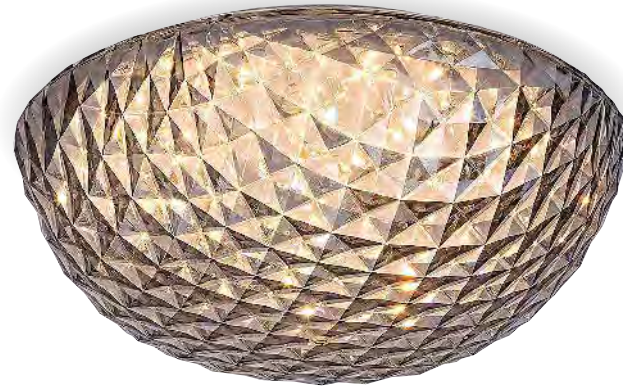

JILLIAN

CORALIA

ZIVA

SIREN

CRESSIDA

6966 (M) (A)

LED / 18W
(1800lm, 3000K) incl.
IP20 • 19842
tinted colour

5 998250 369662