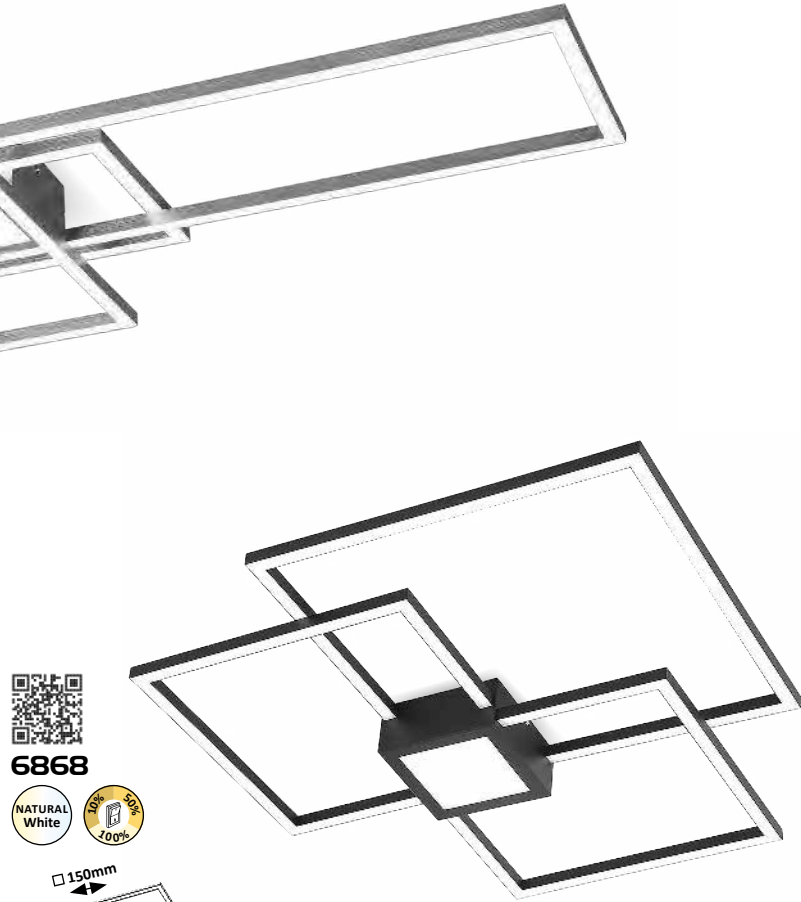

THABITA

5 YEARS GUARANTEE LED built-in G A+ G NEW

6867

6869

6868

6867 (MP)

LED / 35W
(2500lm, 4000K) incl.
IP20
satin chrome/white

5 998250 368672

6868 (MP)

LED / 38W
(2250lm, 4000K) incl.
IP20
matte black/white

5 998250 368689

6869 (MP)

LED / 54W
(4200lm, 3000K-6500K) incl.
IP20 • 566
satin chrome/white

5 998250 368696

FANDRAL

5 YEARS GUARANTEE LED built-in NATURAL White F A+ G NEW

6996

6997

6996 (MP)

LED / 33W
(2870lm, 4000K) incl.
IP20
satin chrome/white

5 998250 369969

6997 (MP)

LED / 42W
(3800lm, 4000K) incl.
IP20
satin chrome/white

5 998250 369976