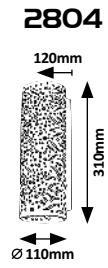

HOLDEN

STRIPE

ART GOLD

2558 (M) (PL)
☒ E27 / 4x max. 25W
IP20 • 19580
white

2804 (M) (PL)
☒ E14 / 2x max. 40W
IP20 • 19533
white

2808 (M) (G)
☒ E27 / 2x max. 60W
IP20 • 19203
chrome/white

1940 (M) (G)
☒ E27 / 1x max. 60W
IP20 • 1390
white/gold

1941 (M) (G)
☒ E27 / 1x max. 60W
IP20 • 1391
white/gold

1942 (M) (G)
☒ E27 / 2x max. 60W
IP20 • 1392
white/gold