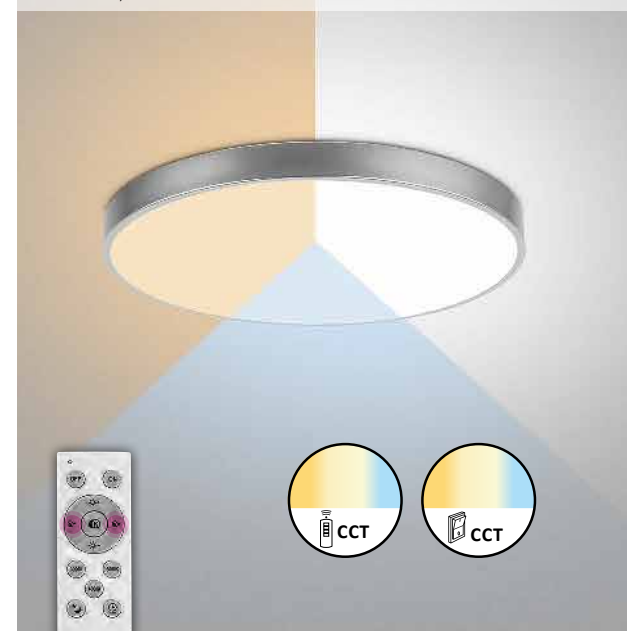

5 998250 333168

3317 M P

LED / 60W
(5000lm, 3000-6000K) incl.
IP20 • 19946 • 551
silver/white

5 998250 333175

3316, 3317

3926, 3928

ADELINE

5 YEARS GUARANTEE
 LED built-in
 G A ↑ G
 OTHERS / BEST MATCH
 66-67.