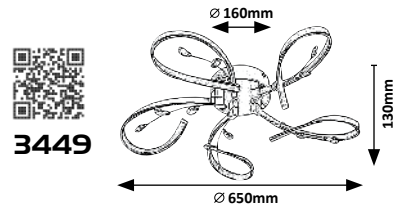

BELLAMY

ROXANA

3449 (M P)

LED / 30W
(2545lm, 4000K) incl.
IP20
chrome/white

5 998250 334493

6830 (M A)

LED / 50W
(2450lm, 4000K) incl.
IP20
silver/white

5 998250 368306

AVALON

2229 (M A)

LED / 50W
(3150lm, 4000K) incl.
IP20
brushed aluminium/white

5 998250 322292

2230 (M A)

LED / 75W
(4730lm, 4000K) incl.
IP20
brushed aluminium/white

5 998250 322308