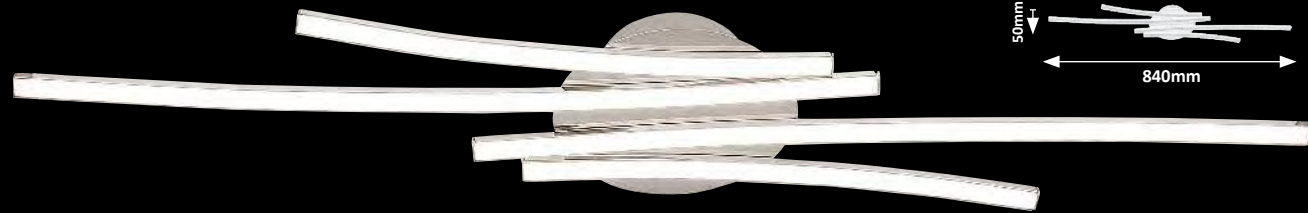

LED / 24W
(1920lm, 4000K) incl.
IP20
chrome

2504 (M) (P)

LED / 21W
(1500lm, 4000K) incl.
IP20
chrome

MEREDITH

2478

2479

2481

2478 (M) (P)