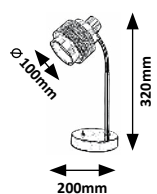

BASIL

GODRIC

THOMAS

YVETTE

OTHERS / BEST MATCH 290-291.

NEW

WOOD TEXTILE CABLE

5384

5385

6640

6639

4192

4370

5384 (M) (P)

⊗ E14 / 1x max. 10W
IP20 • □
▲ 19795
satin chrome/silver oak

5 998250 353845

5385 (M) (P)

⊗ E27 / 1x max. 40W
IP20 • □
▲ 19797
satin chrome/silver oak

5 998250 353852

6639 (M) (T)

⊗ E27 / 1x max. 25W
IP20 • □
▲ 19982
black/grey

5 998250 366395

6640 (M) (T)

⊗ E27 / 1x max. 25W
IP20 • □
▲ 19979
black

5 998250 366401

4192 (W) (T)

⊗ E27 / 1x max. 60W
IP20 • □
▲ 19455
beech/white

5 998250 341927

4370 (C) (T)

⊗ E14 / 1x max. 40W
IP20 • □
▲ 19382
beige/white

5 998250 343709