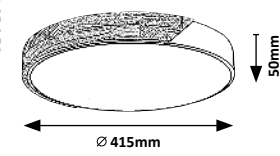

3500

SHERWOOD

3500

LEANA

6579

6580

MAPLE

3527

3528

3500 M P

LED / 50W
(4000lm, 3000K-6500K) incl.
IP20 • 19990 • 502
beech/white

5 998250 335001

6579 M P

LED / 12W
(700lm, 3000K) incl.
IP20 • 19993
beech/white

5 998250 365794

6580 M P

LED / 24W
(1300lm, 3000K) incl.
IP20 • 19994
beech/white

5 998250 365800

3527 M W P

LED / 24W
(1760lm, 3000K) incl.
IP20 • 19947
matte white/beech

5 998250 335278

3528 M W P

LED / 24W
(1890lm, 4000K) incl.
IP20 • 19947
matte black/beech

5 998250 335285