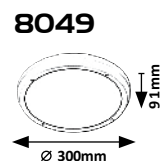

AUSTIN

8796

8797

ALVORADA

8049

SALVADOR

8114

ANDORRA

8829

8830

8829 (M) (P)

LED / 12W
(650lm, 4000K) incl.
IP54
black/white

5 998250 388298

8830 (M) (P)

LED / 12W
(680lm, 4000K) incl.
IP54
black/white

5 998250 388304

8796 (M) (P)

LED / 20W
(2000lm, 4000K) incl.
IP65
grey/white

5 998250 387963

8797 (M) (P)

LED / 20W
(2000lm, 4000K) incl.
IP65
anthracite/white

5 998250 387970

8049 (P)

E27 / 2x max. 20W
IP65
anthracite/white

5 998250 380490

8114 (M) (P)

LED / 10W
(543lm, 4000K) incl.
IP65
black/white

5 998250 381145