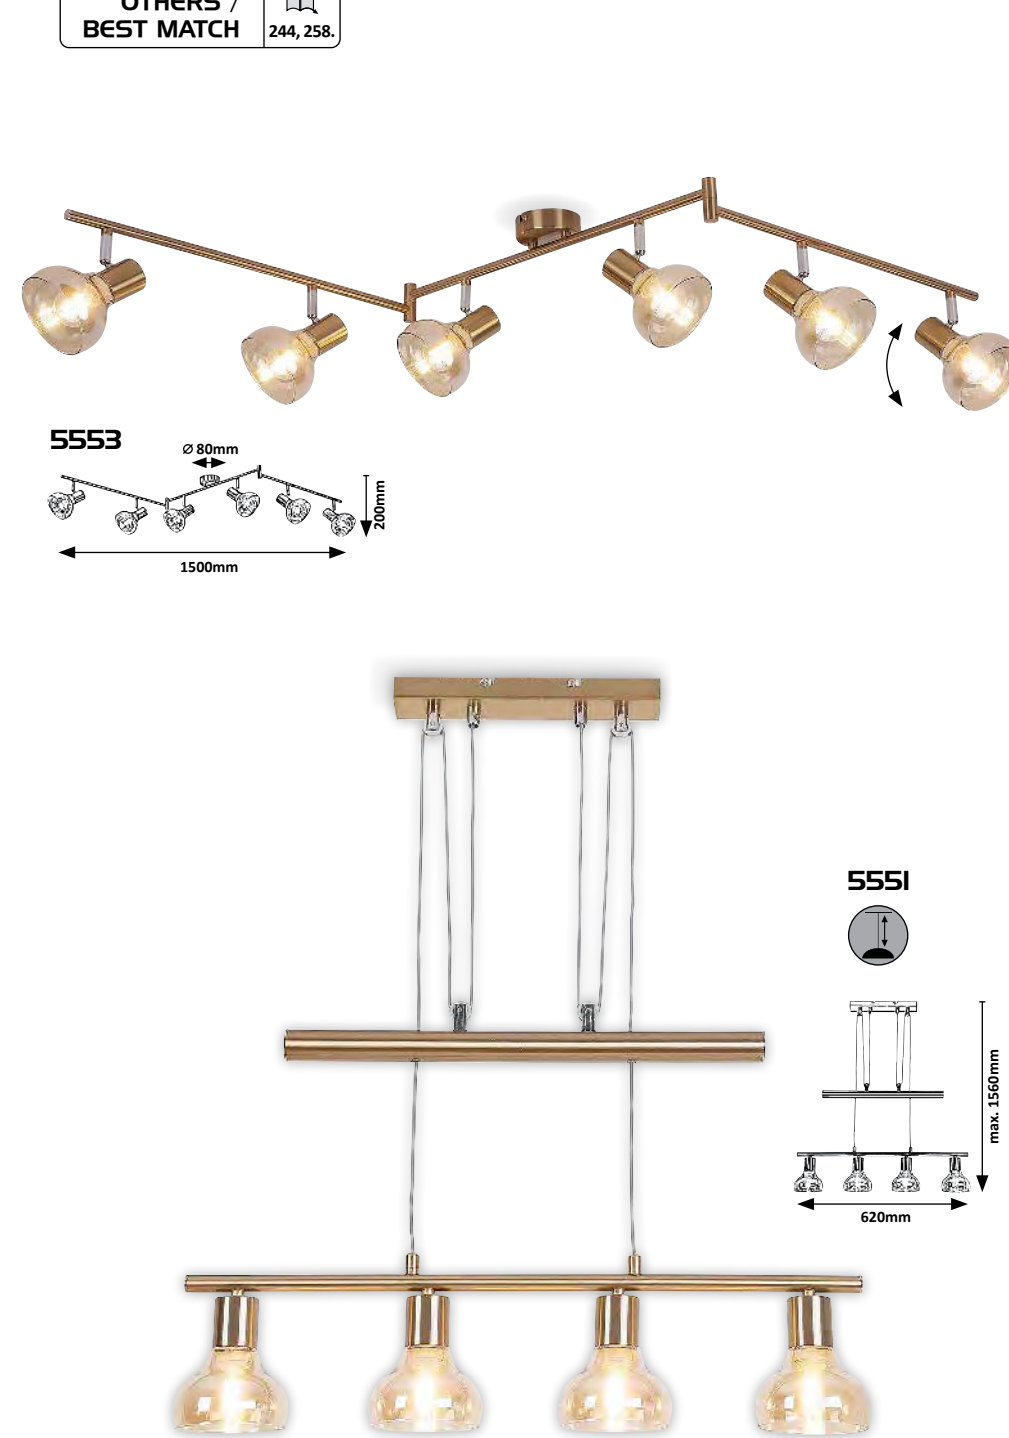

HOLLY

OTHERS / BEST MATCH 244, 258.