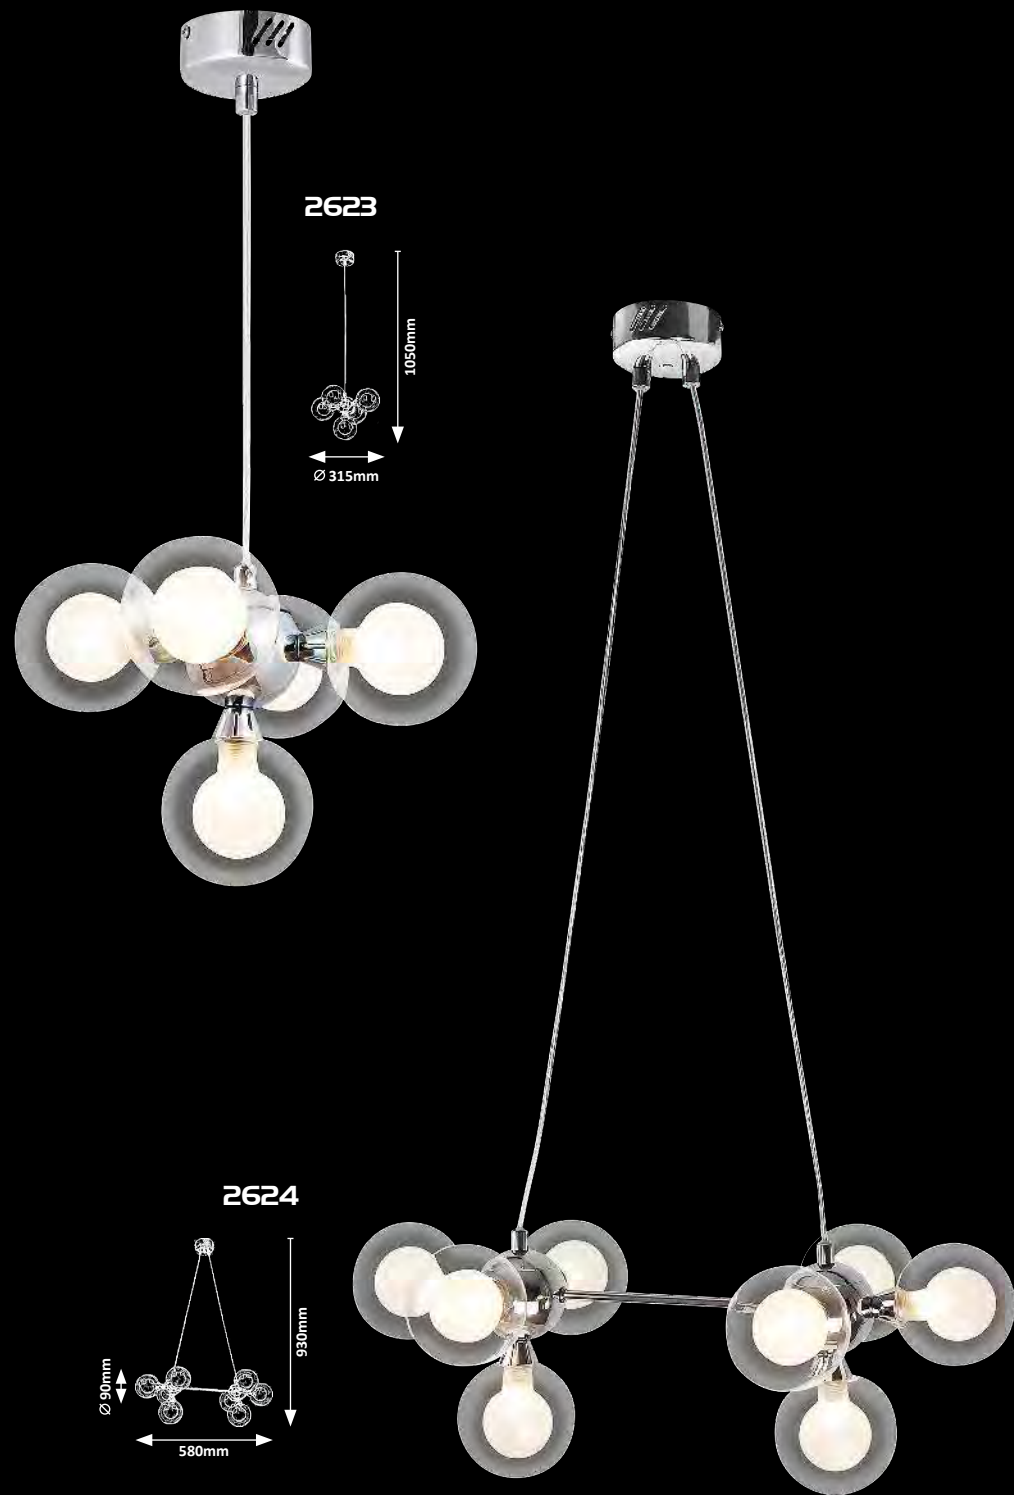

2220 (M) (P)

LED / 19,2W
(1550lm, 3000K) incl.
IP20
chrome/white

5 998250 322209

BRIELLA

RHEIA

WATERFALL

WARM White

5 YEARS WARRANTY
LED built-in
WARM White
G A G