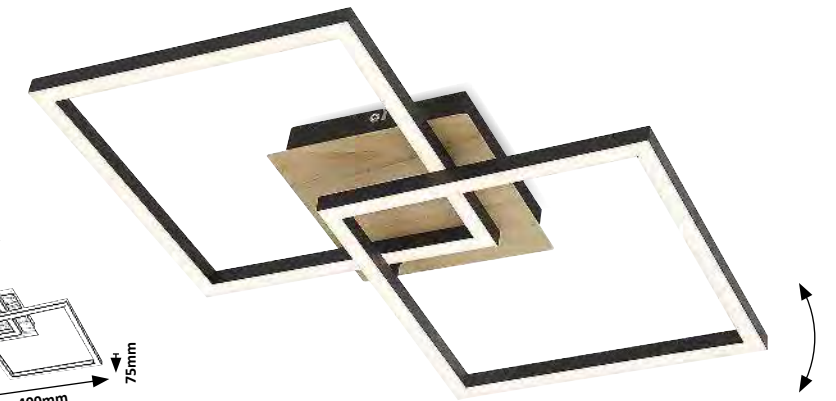

ASHTON

5 YEARS GUARANTEE LED built-in G A G NEW

6589