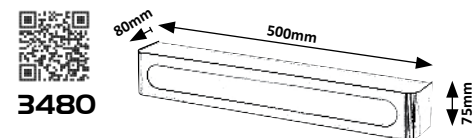

JAKUB

DANTON

EVRON

MATT

3480 (M) (P)
LED / 12W
(1280lm, 4000K) incl.
IP44
chrome/white
5 998250 334806

6270 (M) (P)
LED / 14W
(1220lm, 3000K) incl.
IP44
chrome/white
5 998250 362700

5062 (M) (P)
LED / 5W
(400lm, 4000K) incl.
IP44
chrome/white
5 998250 350622

5063 (M) (P)
LED / 7,5W
(600lm, 4000K) incl.
IP44
chrome/white
5 998250 350639

5064 (M) (P)
LED / 13,5W
(1080lm, 4000K) incl.
IP44
chrome/white
5 998250 350646

2065 (M) (P)
LED / 10W
(960lm, 4000K) incl.
IP44
chrome/white
5 998250 320656

2066 (M) (P)
LED / 15W
(1360lm, 4000K) incl.
IP44
chrome/white
5 998250 320663