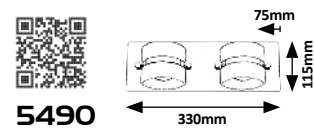

TONY

5 YEARS GUARANTEE LED built-in IP44 NATURAL White G A G