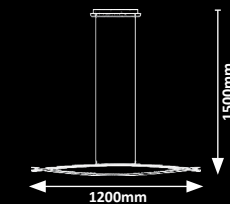

MEREDITH

2478

2479

2481

2478 (M) (P)

LED / 20W
(1440lm, 4000K) incl.
IP20
chrome/white

5 998250 324784

2479 (M) (P)

LED / 18W
(1440lm, 4000K) incl.
IP20
chrome/white

5 998250 324791

2481 (M) (P)

LED / 19,2W
(1550lm, 4000K) incl.
IP20
chrome/white

5 998250 324814

MEREDITH

2480

ULLA

2220

2480 (M) (P)

LED / 18W
(1500lm, 4000K) incl.
IP20
chrome/white

5 998250 324807

2220 (M) (P)

LED / 19,2W
(1550lm, 3000K) incl.
IP20
chrome/white

5 998250 322209