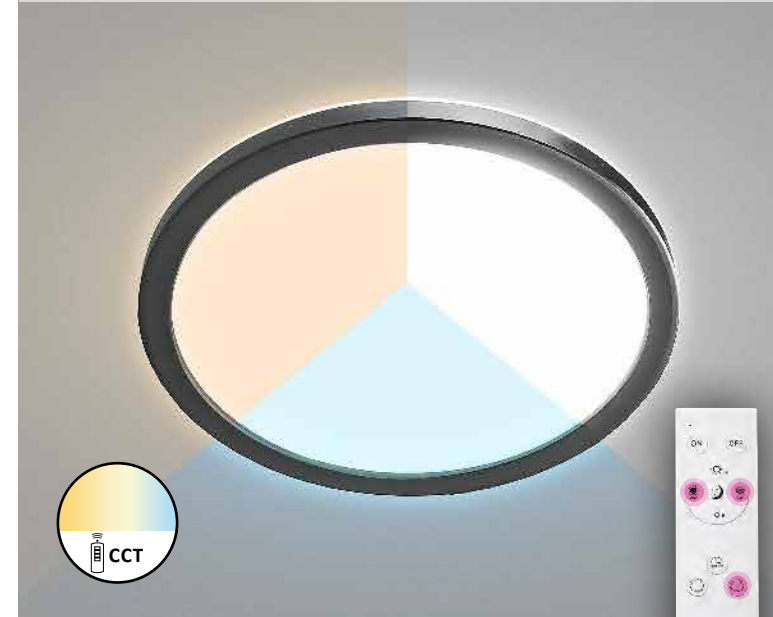

7774 (P)
LED / 15W
(1300lm, 2700K-6500K) incl.
IP44 • 555
black/white
5 998250 377742

7775 (P)
LED / 15W
(1190lm, 2700K-6500K) incl.
IP44 • 555
black/white
5 998250 377759

7774, 7775