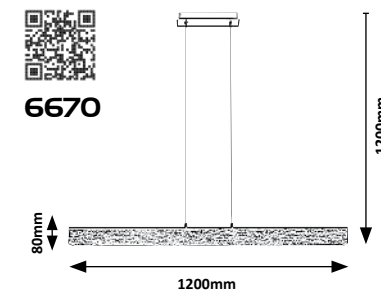

NEW

3085

3085

LED / 60W
 (1670lm, 4000K) incl.
 IP20
 matte black/white

5 998250 330853

TITHANIA

NEW

6670