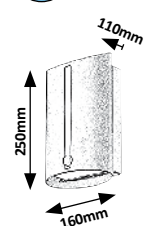

CARDIFF

8794

BALTIMORE

8730

8731

NESNA

7951

7952

MARIBOR

8873

8874

8794 (M) (P)

LED / 11W
(1200lm, 4000K) incl.
IP65
anthracite

5 998250 387949

8730 (M) (P)

E27 / 1x max. 25W
IP54
matte black

5 998250 387307

8731 (M) (P)

E27 / 1x max. 25W
IP44
2-8 m, 90°
matte black

5 998250 387314

7951 (M) (G)

LED / 6W
(386lm, 3000K) incl.
IP54 • 19626
anthracite/opal glass

5 998250 379517

7952 (M) (G)

LED / 12W
(528lm, 3000K) incl.
IP54 • 19630
anthracite/opal glass

5 998250 379524

8873 (M) (P)

LED / 12W
(780lm, 4000K) incl.
IP65
black

5 998250 388731

8874 (M) (P)

LED / 12W
(780lm, 4000K) incl.
IP65
white

5 998250 388748