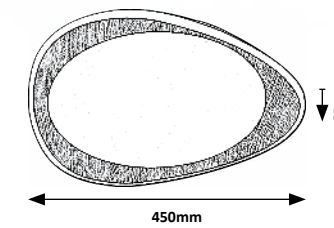

ALMOND

NEW

6907

6908

6909

6907 **MP**

LED / 12W
(1260lm, 4000K) incl.
IP20
beech/white

5 998250 369075

6908 **MP**

LED / 40W
(4200lm, 4000K) incl.
IP20
beech/white

5 998250 369082

6909 **MP**

LED / 40W
(4200lm, 4000K) incl.
IP20
beech/white

5 998250 369099

TAMINO

NEW

2427

2427 **MA**

LED / 24W
(1200lm, 4000K) incl.
IP20 • 19967
beech/white

5 998250 324272