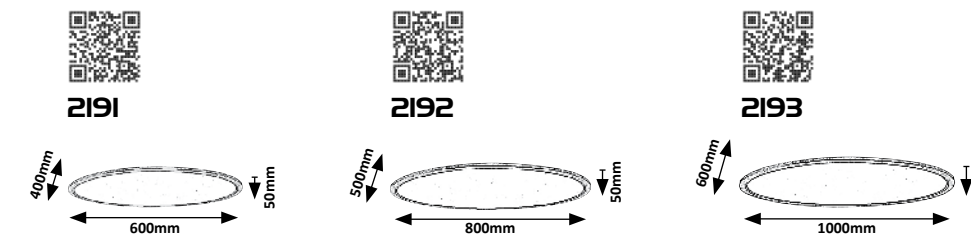

TALEB

QR code
2191
400mm
600mm
50mm

QR code
2192
500mm
800mm
50mm

QR code
2193
600mm
1000mm
50mm

2191 (M) (P)

LED / 40W
(3200lm, 3000K-6000K) incl.
IP20 • 527
silver/white

2192 (M) (P)

LED / 50W
(4000lm, 3000K-6000K) incl.
IP20 • 527
silver/white

2193 (M) (P)

LED / 60W
(4800lm, 3000K-6000K) incl.
IP20 • 527
silver/white