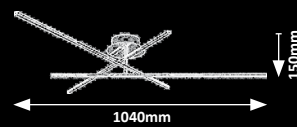

LED / 24W
(1920lm, 4000K) incl.
IP20
chrome

2504 (M) (P)

LED / 21W
(1500lm, 4000K) incl.
IP20
chrome

MEREDITH

2478

2479

2481

2478 (M) (P)