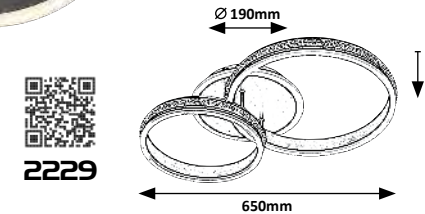

BELLAMY

ROXANA

3449 (M P)

LED / 30W
(2545lm, 4000K) incl.
IP20
chrome/white

5 998250 334493

6830 (M A)

LED / 50W
(2450lm, 4000K) incl.
IP20
silver/white

5 998250 368306

AVALON

2229 (M A)

LED / 50W
(3150lm, 4000K) incl.
IP20
brushed aluminium/white

5 998250 322292

2230 (M A)

LED / 75W
(4730lm, 4000K) incl.
IP20
brushed aluminium/white

5 998250 322308