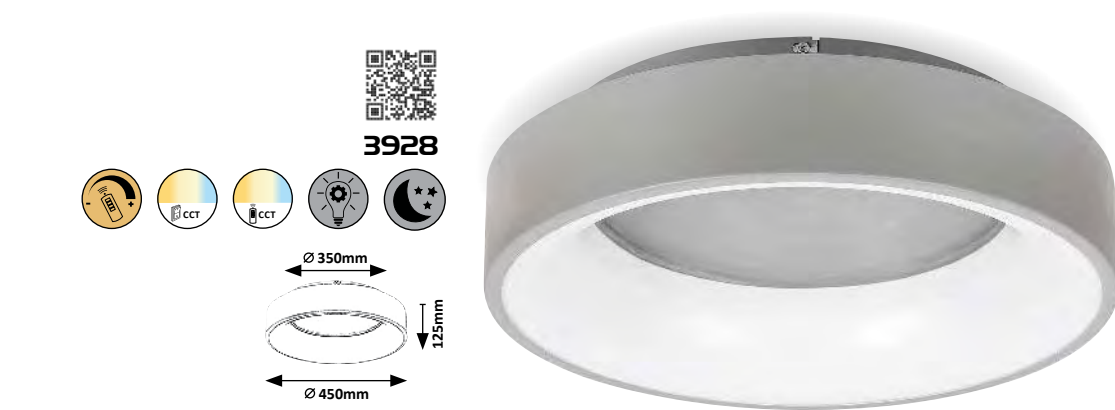

3926, 3928

ADELINE

5 YEARS GUARANTEE
LED built-in
G A ↑ G
OTHERS / BEST MATCH
66-67.

3926

3928

NATURAL White

2507

2508

2507 (M P)

LED / 26W
(1500lm, 4000K) incl.
IP20
matte white

5 998250 325071

2508 (M P)

LED / 36W
(2100lm, 4000K) incl.
IP20
matte white

5 998250 325088

3926 (M A)

LED / 28W
(1800lm, 3000K-6000K) incl.
IP20 • 532
grey/white

5 998250 339269

3928 (M A)

LED / 24W
(1500lm, 3000K-6000K) incl.
IP20 • 532
grey/white

5 998250 339283