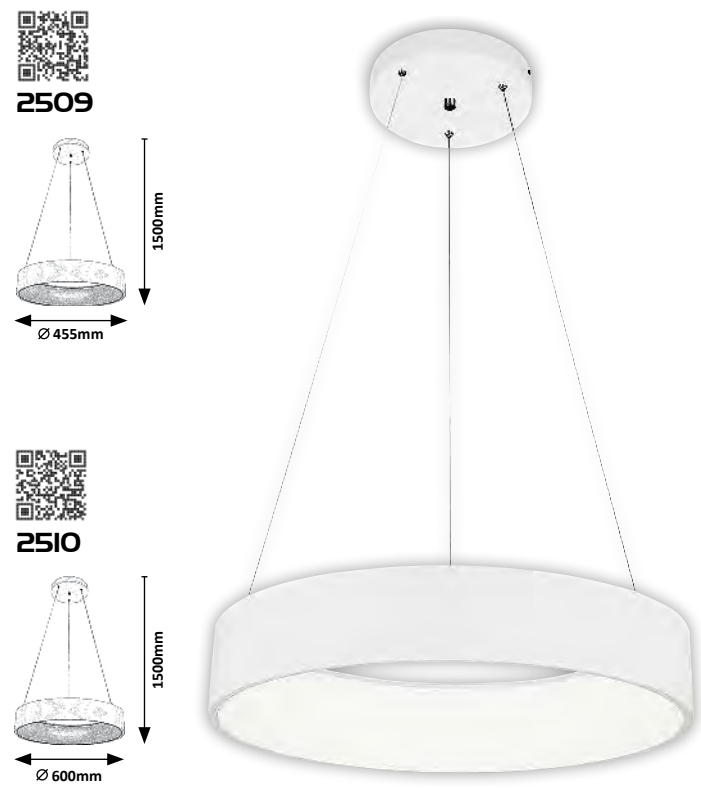

☒ E27 / 3x max. 40W
IP20 • 19888
white/gold/transparent

CARMELLA

5052 (M A)

LED / 30W
(1950lm, 4000K) incl.
IP20
gold/white

5053 (M A)

LED / 50W
(3400lm, 4000K) incl.
IP20
gold/white

5054 (M A)

LED / 50W
(3350lm, 4000K) incl.
IP20
gold/white

5055 (M A)

LED / 80W
(6335lm, 4000K) incl.
IP20
gold/white

5056 (M A)

LED / 30W
(1950lm, 4000K) incl.
IP20
gold/white

5057 (M A)

LED / 50W
(3889lm, 4000K) incl.
IP20
gold/white

ADELINE

2507 (M) (P)