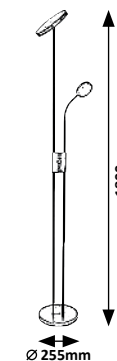

1800mm

Ø 255mm

4159 MG

LED / 18W (1600lm, 3000K) + LED / 4W (280lm, 3000K) incl. IP20 • 19263 • 19262 chrome

5 998250 341590

4162 MG

LED / 18W (1400lm, 3000K) + LED / 5W (400lm, 3000K) incl. IP20 • 19318 • 19319 satin chrome/transparent

5 998250 341620

7006 MP

LED / 18W (1400lm, 3000K) + LED / 5W (400lm, 3000K) incl. IP20 • 19440 satin chrome

5 998250 370064

3239 MG

LED / 18,5W (1750lm, 3000K) incl. + LED / 4,5W (360lm, 3000K) incl. IP20 • 19897 • 19898 • 19899 satin chrome/transparent

5 998250 332390

3240 MG

LED / 18,5W (1750lm, 3000K) incl. + LED / 4,5W (360lm, 3000K) incl. IP20 • 19897 • 19898 • 19899 matte black/transparent

5 998250 332406