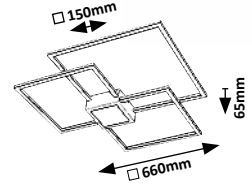

THABITA

5 YEARS GUARANTEE LED built-in G A+ G NEW

6867

6869

6868

6867 (MP)

LED / 35W
(2500lm, 4000K) incl.
IP20
satin chrome/white

5 998250 368672

6868 (MP)

LED / 38W
(2250lm, 4000K) incl.
IP20
matte black/white

5 998250 368689

6869 (MP)

LED / 54W
(4200lm, 3000K-6500K) incl.
IP20 • 566
satin chrome/white

5 998250 368696

FANDRAL

5 YEARS GUARANTEE LED built-in NATURAL White F A+ G NEW

6996

6997

6996 (MP)

LED / 33W
(2870lm, 4000K) incl.
IP20
satin chrome/white

5 998250 369969

6997 (MP)

LED / 42W
(3800lm, 4000K) incl.
IP20
satin chrome/white

5 998250 369976