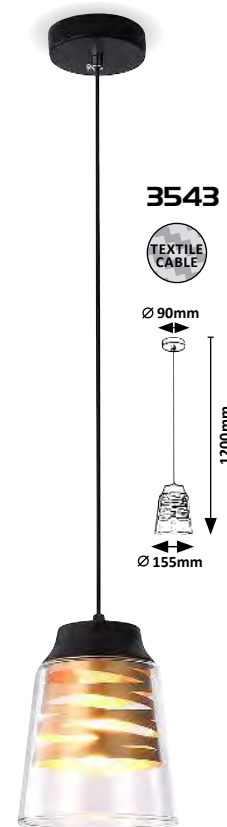

ZENAIDA

3542

200mm
200mm
Ø 140mm
Ø 120mm

3543

TEXTILE CABLE
Ø 90mm
1200mm
Ø 155mm