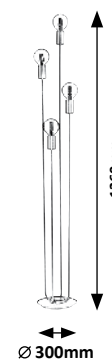

4561

1360mm
Ø 300mm

4561 (M)

☒ E27 / 4x max. 15W
IP20 • •
black/gold

5 998250 345611