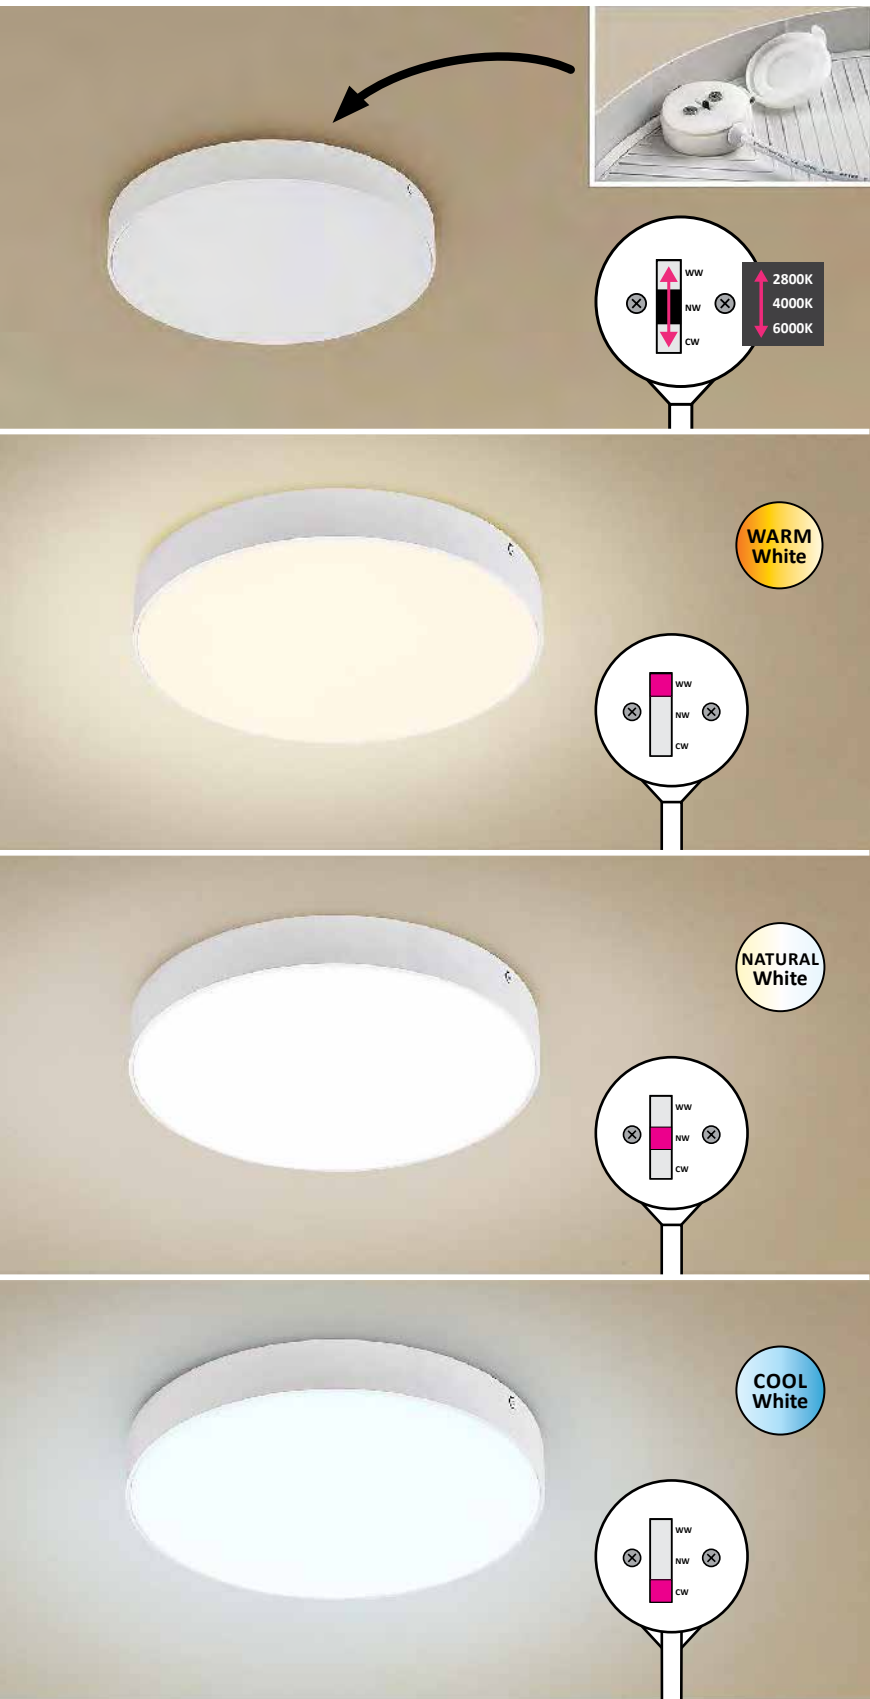

INVERNESS

7774 (P)
 LED / 15W
 (1300lm, 2700K-6500K) incl.
 IP44 • 555
 black/white
 5 998250 377742

7775 (P)
 LED / 15W
 (1190lm, 2700K-6500K) incl.
 IP44 • 555
 black/white
 5 998250 377759

7774, 7775

TARTU