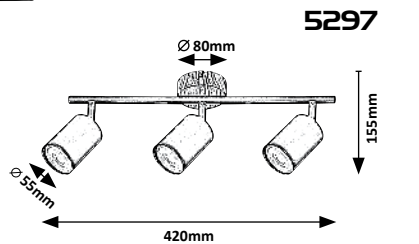

EDMUND

NEW

5295 (M)
☒ GU10 / 1x max. 25W
IP20 • oak/black

5296 (M)
☒ GU10 / 2x max. 25W
IP20 oak/black

5297 (M)
☒ GU10 / 3x max. 25W
IP20 oak/black

5298 (M)
☒ GU10 / 4x max. 25W
IP20 oak/black