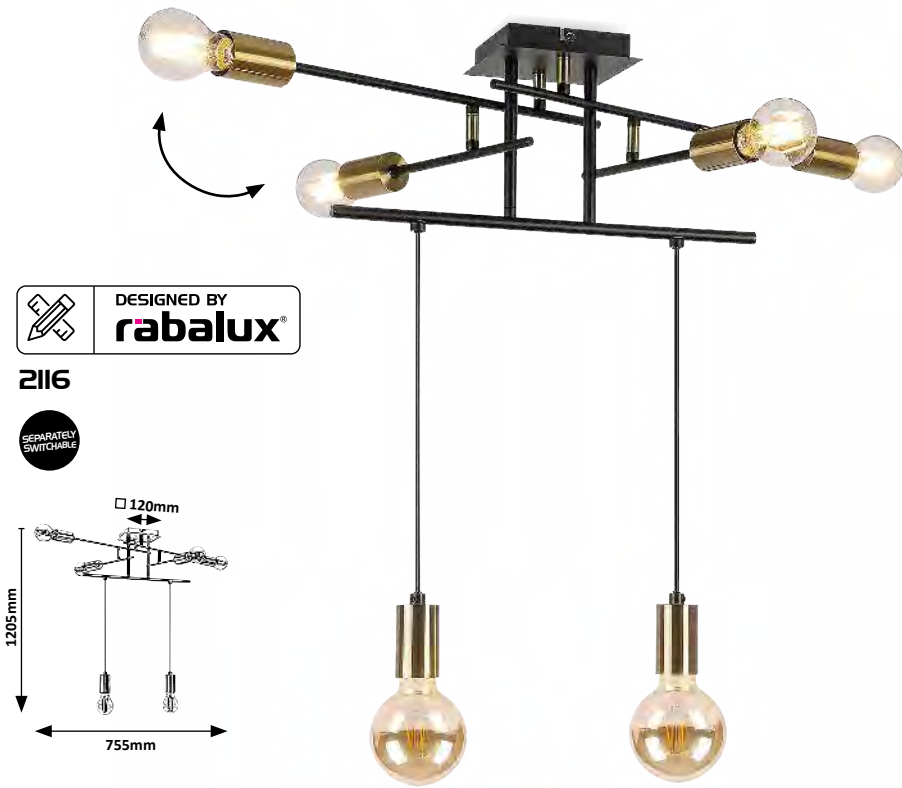

5 998250 365701

LANNY

2102
 230mm
 370mm

2103
 500mm
 600mm

2104
 650mm
 Ø 560mm

DESIGNED BY **rabalux**
2116
 SEPARATELY SWITCHABLE
 120mm
 1205mm
 755mm

2102 (M)
 E27 / 2x max. 15W
 IP20
 black/gold

5 998250 321028