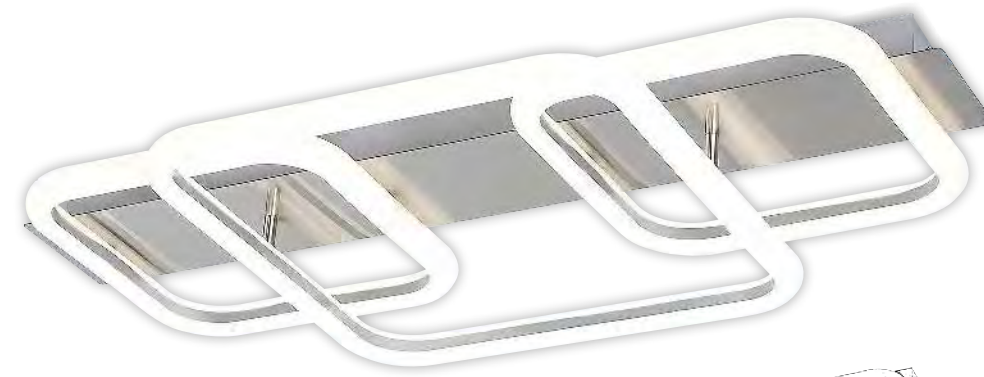

THABITA

5 YEARS GUARANTEE LED built-in G A+ G NEW

6867

6869

6868

6867 (MP)

LED / 35W
(2500lm, 4000K) incl.
IP20
satin chrome/white

5 998250 368672

6868 (MP)

LED / 38W
(2250lm, 4000K) incl.
IP20
matte black/white

5 998250 368689

6869 (MP)

LED / 54W
(4200lm, 3000K-6500K) incl.
IP20 • 566
satin chrome/white

5 998250 368696

FANDRAL

5 YEARS GUARANTEE LED built-in NATURAL White F A+ G NEW

6996

6997

6996 (MP)

LED / 33W
(2870lm, 4000K) incl.
IP20
satin chrome/white

5 998250 369969

6997 (MP)

LED / 42W
(3800lm, 4000K) incl.
IP20
satin chrome/white

5 998250 369976