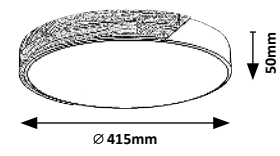

3500

SHERWOOD

3500

LEANA

6579

6580

MAPLE

3527

3528

3500 M P

LED / 50W
(4000lm, 3000K-6500K) incl.
IP20 • 19990 • 502
beech/white

5 998250 335001

6579 M P

LED / 12W
(700lm, 3000K) incl.
IP20 • 19993
beech/white

5 998250 365794

6580 M P

LED / 24W
(1300lm, 3000K) incl.
IP20 • 19994
beech/white

5 998250 365800

3527 M W P

LED / 24W
(1760lm, 3000K) incl.
IP20 • 19947
matte white/beech

5 998250 335278

3528 M W P

LED / 24W
(1890lm, 4000K) incl.
IP20 • 19947
matte black/beech

5 998250 335285