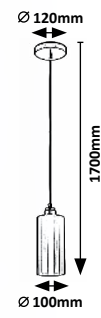

PANTHEA

TEXTILE CABLE

4479