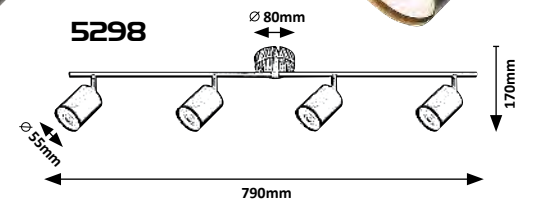

EDMUND

NEW

5295 (M)
☒ GU10 / 1x max. 25W
IP20 • oak/black

5296 (M)
☒ GU10 / 2x max. 25W
IP20 oak/black

5297 (M)
☒ GU10 / 3x max. 25W
IP20 oak/black

5298 (M)
☒ GU10 / 4x max. 25W
IP20 oak/black