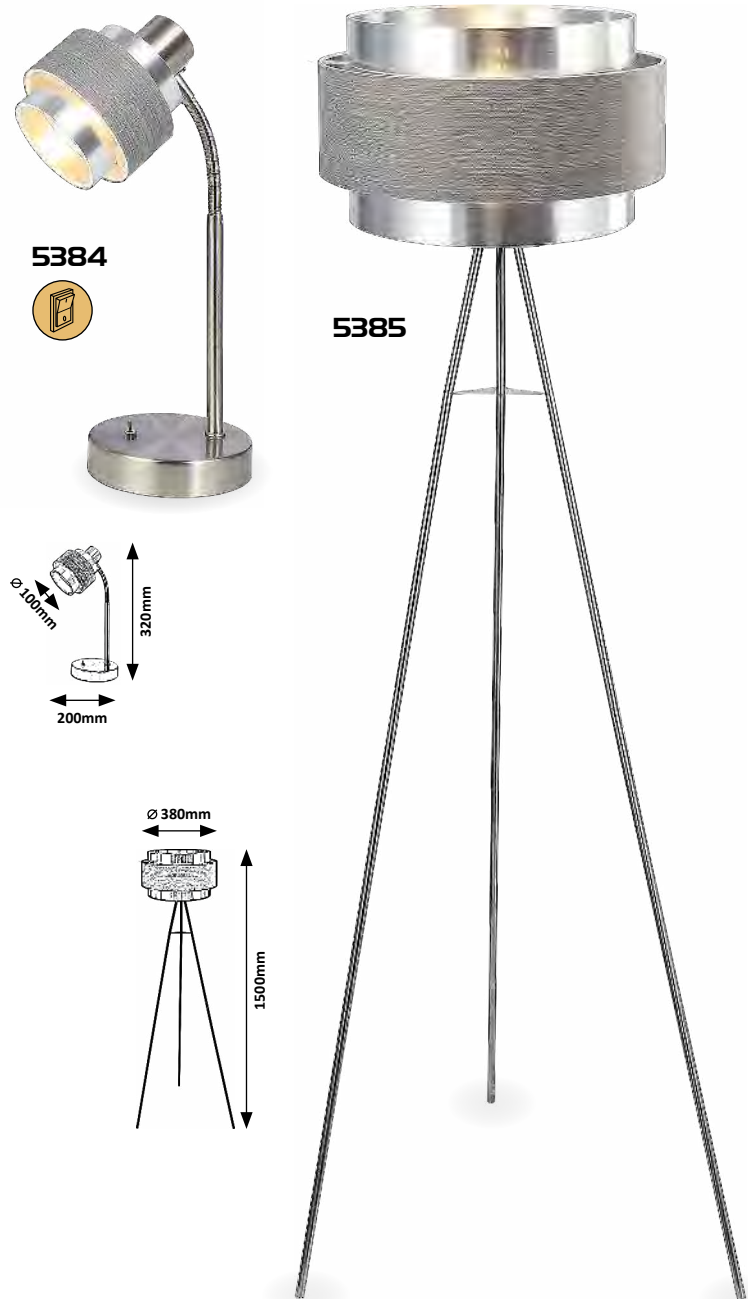

5 998250 345611

BASIL

GODRIC

THOMAS

YVETTE

OTHERS / BEST MATCH 290-291.

NEW

WOOD TEXTILE CABLE