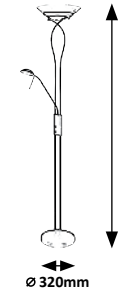

BETA

GAMMA TREND

GAMMA

4075

R7s
1x max. 230W

G9
1x max. 40W

4076

R7s
1x max. 230W

G9
1x max. 40W

4554

E27
2x max. 15W

G9
1x max. 40W

4555

E27
2x max. 15W

G9
1x max. 40W

4077

R7s
1x max. 230W

G9
1x max. 40W

4078

R7s
1x max. 230W

G9
1x max. 40W

4075 MG

☑ 230W (4600lm, 2700K) + 28W (370lm, 2700K) incl.
R7s / 1x max. 230W + G9 / 1x max. 40W
IP20 • • 19004 • satin chrome

5 998250 340753

4076 MG

☑ 230W (4600lm, 2700K) + 28W (370lm, 2700K) incl.
R7s / 1x max. 230W + G9 / 1x max. 40W
IP20 • • 19004 • bronze

5 998250 340760

4554 MG

☑ E27 / 2x max. 15W + G9 / 1x max. 40W
IP20 • • 19002 • 19003
matte black/white

5 998250 345543

4555 MG

☑ E27 / 2x max. 15W + G9 / 1x max. 40W
IP20 • • 19002 • 19003
antique white/white

5 998250 345550

4077 MG

☑ 230W (4600lm, 2700K) + 28W (370lm, 2700K) incl.
R7s / 1x max. 230W + G9 / 1x max. 40W
IP20 • • 19002 • 19003
satin chrome/white

5 998250 340777

4078 MG

☑ 230W (4600lm, 2700K) + 28W (370lm, 2700K) incl.
R7s / 1x max. 230W + G9 / 1x max. 40W
IP20 • • 19002 • 19003
bronze/white

5 998250 340784