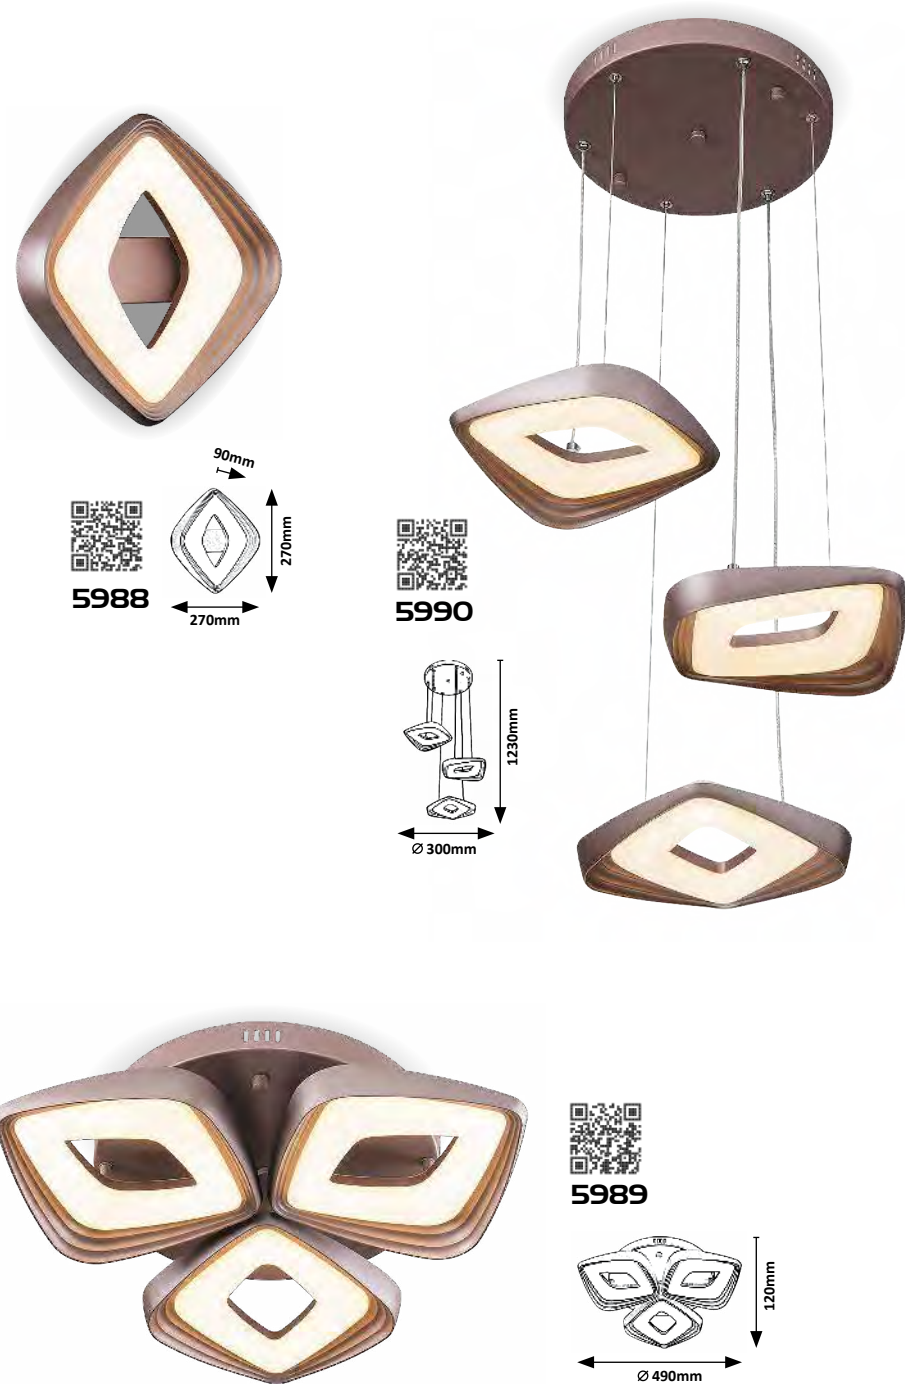

DARIA

5988 (M) (P)

LED / 12W
(765lm, 3000K) incl.
IP20
gold

5989 (M) (P)

LED / 36W
(2265lm, 3000K) incl.
IP20
gold

5990 (M) (P)

LED / 36W
(2265lm, 3000K) incl.
IP20
gold

ANAIS

5469 (M) (P)

LED / 4,8W
(200lm, 4000K) incl.
IP20 •
silver

5470 (M) (P)

LED / 4,8W
(200lm, 4000K) incl.
IP20 •
gold