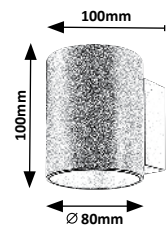

KAUNAS

7020

- **7017** (M)
  ☒ G9 / 1x max. 10W
  IP20
  matte black
- **7018** (M)
  ☒ G9 / 1x max. 10W
  IP20
  matte white
- **7019** (M)
  ☒ G9 / 1x max. 10W
  IP20
  brushed aluminium
- **7020** (M)
  ☒ G9 / 1x max. 10W
  IP20
  matte black
- **7021** (M)
  ☒ G9 / 1x max. 10W
  IP20
  matte white
- **7022** (M)
  ☒ G9 / 1x max. 10W
  IP20
  brushed aluminium

KAUNAS

NEVILLE

- **7023** (M)
  ☒ G9 / 1x max. 10W
  IP20
  matte black
- **7024** (M)
  ☒ G9 / 1x max. 10W
  IP20
  matte white
- **7025** (M)
  ☒ G9 / 1x max. 10W
  IP20
  brushed aluminium
- **I439** (M)
  ☒ LED / 4W
  (190lm, 3000K) incl.
  IP20
  matte white
- **I440** (M)
  ☒ LED / 4W
  (180lm, 3000K) incl.
  IP20
  brushed aluminium

7017, 7018, 7019