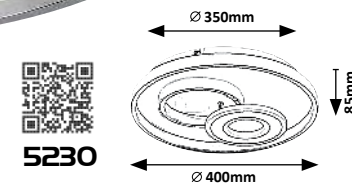

CELINDA

5230