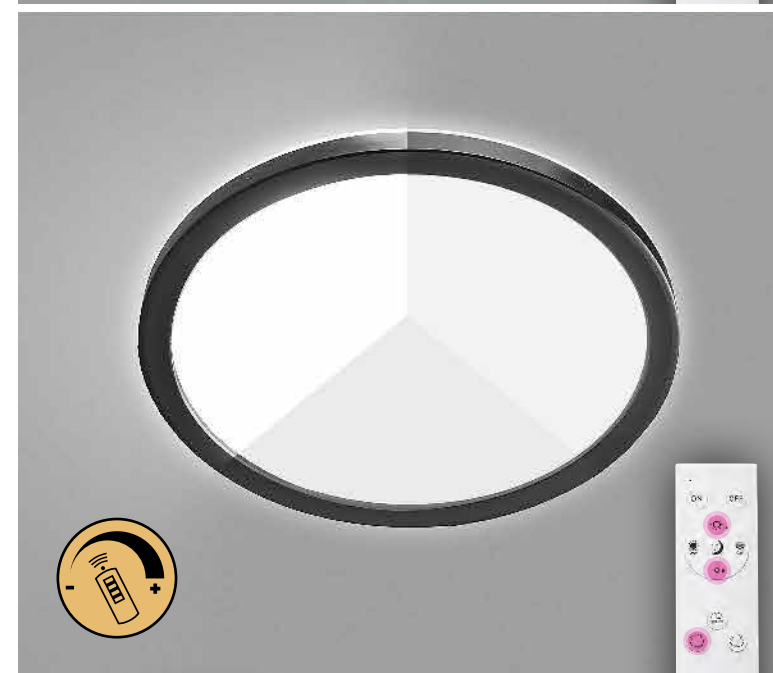

7774 (P)
LED / 15W
(1300lm, 2700K-6500K) incl.
IP44 • 555
black/white
5 998250 377742

7775 (P)
LED / 15W
(1190lm, 2700K-6500K) incl.
IP44 • 555
black/white
5 998250 377759

7774, 7775