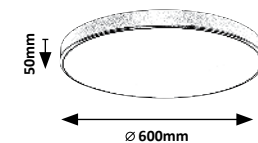

LED / 36W
(2600lm, 4000K) incl.
IP20 • 19945
silver/white

5 998250 333151

TESIA

5 YEARS GUARANTEE LED built-in CCT CCT CCT CCT CCT G A ↑ G NEW

3316

3317

3316 M P

LED / 60W
(5000lm, 3000-6000K) incl.
IP20 • 19946 • 551
matte black/white