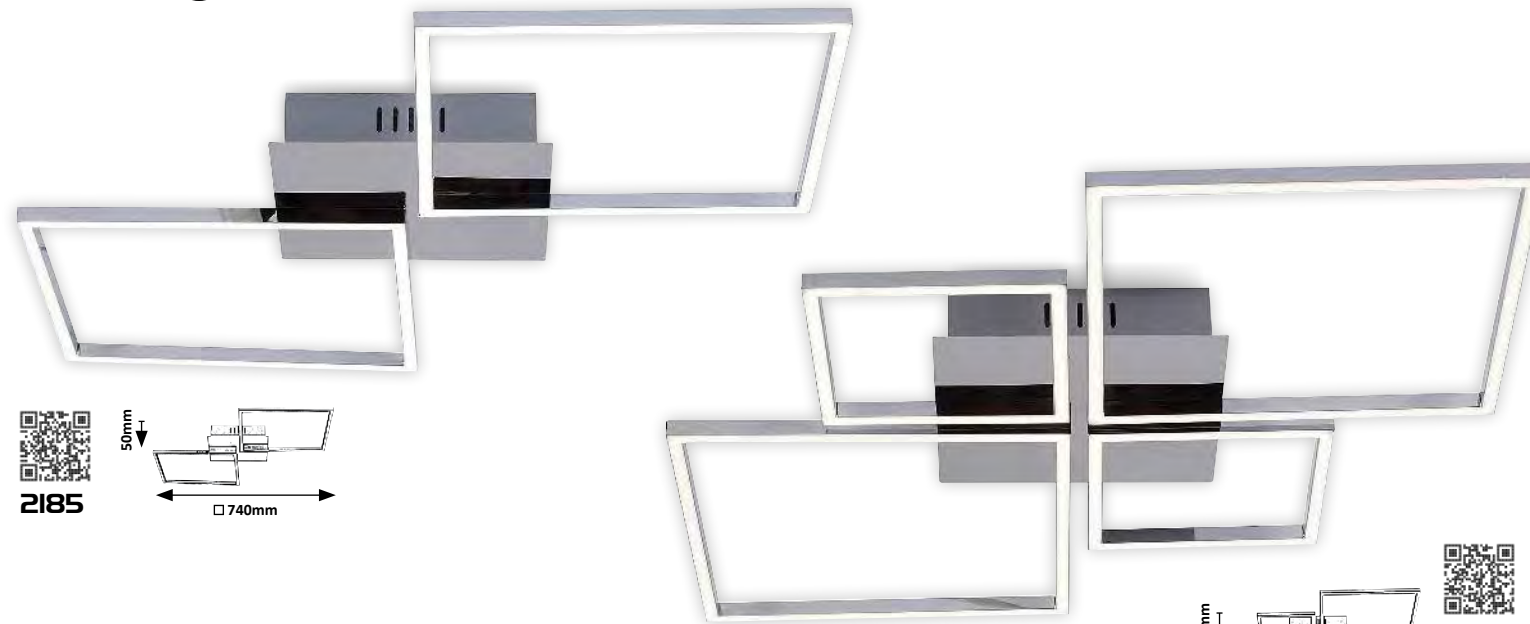

2183 (M)

LED / 40W
(3200lm, 4000K) incl.
IP20
chrome

2184 (M)

LED / 30W
(2400lm, 4000K) incl.
IP20
chrome

AZRA

ALYSON

2185 (M)

LED / 30W
(2400lm, 4000K) incl.
IP20
chrome