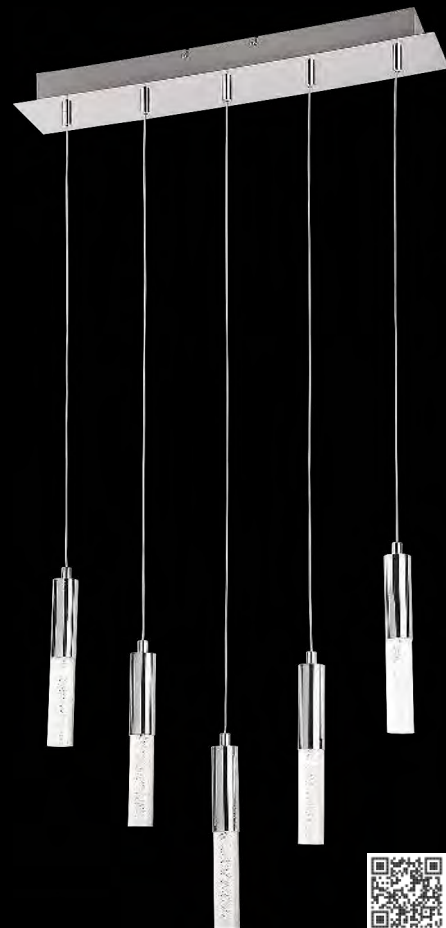

2220 (M) (P)

LED / 19,2W
(1550lm, 3000K) incl.
IP20
chrome/white

5 998250 322209

BRIELLA

RHEIA

WATERFALL

WARM White

5 YEARS WARRANTY
LED built-in
WARM White
G A G