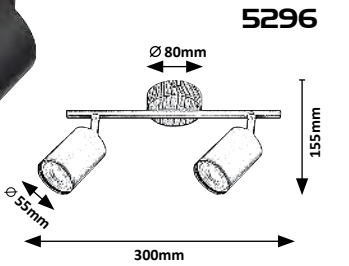

EDMUND

NEW

5295 (M)
☒ GU10 / 1x max. 25W
IP20 • oak/black

5296 (M)
☒ GU10 / 2x max. 25W
IP20 oak/black

5297 (M)
☒ GU10 / 3x max. 25W
IP20 oak/black

5298 (M)
☒ GU10 / 4x max. 25W
IP20 oak/black