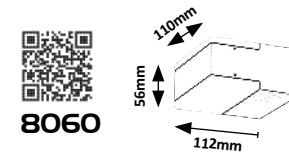

VARNA

8134 (P)
LED / 12W
(720lm, 4000K) incl.
IP54
black/white

8135 (P)
LED / 12W
(720lm, 4000K) incl.
IP54 • 8m, 120°
black/white

7134 (M P)
LED / 6,5W
(590lm, 4000K) incl.
IP44
anthracite/white

7935 (P)
LED / 9W
(640lm, 4000K) incl.
IP65
black/white

BONA

8060 (M P)
LED / 9W
(678lm, 4000K) incl.
IP54
anthracite/white

7925 (P)
LED / 9W
(600lm, 3000K) incl.
IP44
matte black/white

PALANGA

7504 (M P)
LED / 12W
(800lm, 3000K) incl.
IP44
anthracite/white

7505 (M P)
LED / 12W
(800lm, 3000K) incl.
IP44 • 7m, 106°
anthracite/white

7506 (M P)
LED / 12W
(800lm, 3000K) incl.
IP44
anthracite/white

TROGIR

HALDEN

LIMA