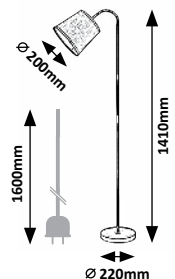

BASIL

GODRIC

THOMAS

YVETTE

OTHERS / BEST MATCH 290-291.

NEW

WOOD TEXTILE CABLE

5384

5385

6640

6639

4192

4370

5384 (M) (P)

⊗ E14 / 1x max. 10W
IP20 • □
▲ 19795
satin chrome/silver oak

5 998250 353845

5385 (M) (P)

⊗ E27 / 1x max. 40W
IP20 • □
▲ 19797
satin chrome/silver oak

5 998250 353852

6639 (M) (T)

⊗ E27 / 1x max. 25W
IP20 • □
▲ 19982
black/grey

5 998250 366395

6640 (M) (T)

⊗ E27 / 1x max. 25W
IP20 • □
▲ 19979
black

5 998250 366401

4192 (W) (T)

⊗ E27 / 1x max. 60W
IP20 • □
▲ 19455
beech/white

5 998250 341927

4370 (C) (T)

⊗ E14 / 1x max. 40W
IP20 • □
▲ 19382
beige/white

5 998250 343709