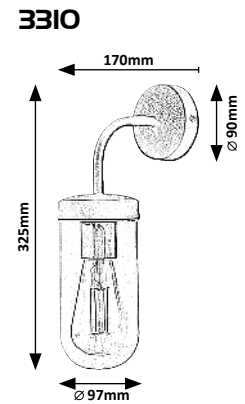

YAGO

IP44 2in1 **NEW**

2in1 Bathroom/Outdoor lamp • Fürdőszobai/Kültéri lámpa • Badleuchten/Aussenleuchten

3309 **MG**
☒ E27 / 1x max. 60W
IP44 • 19984
chrome/transparent

3310 **MG**
☒ E27 / 1x max. 60W
IP44 • 19984
matte black/transparent