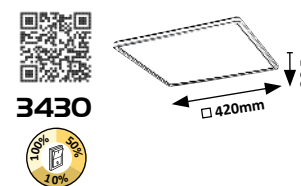

LORNA

3488 **G P**
LED / 22W
(2200lm, 4000K) incl.
IP20 • 19799
white
5 998250 334882

3489 **G P**
LED / 18W
(1700lm, 4000K) incl.
IP20 • 19800
white
5 998250 334899

3490 **G P**
LED / 22W
(2200lm, 4000K) incl.
IP20 • 19801
white
5 998250 334905

PAVEL