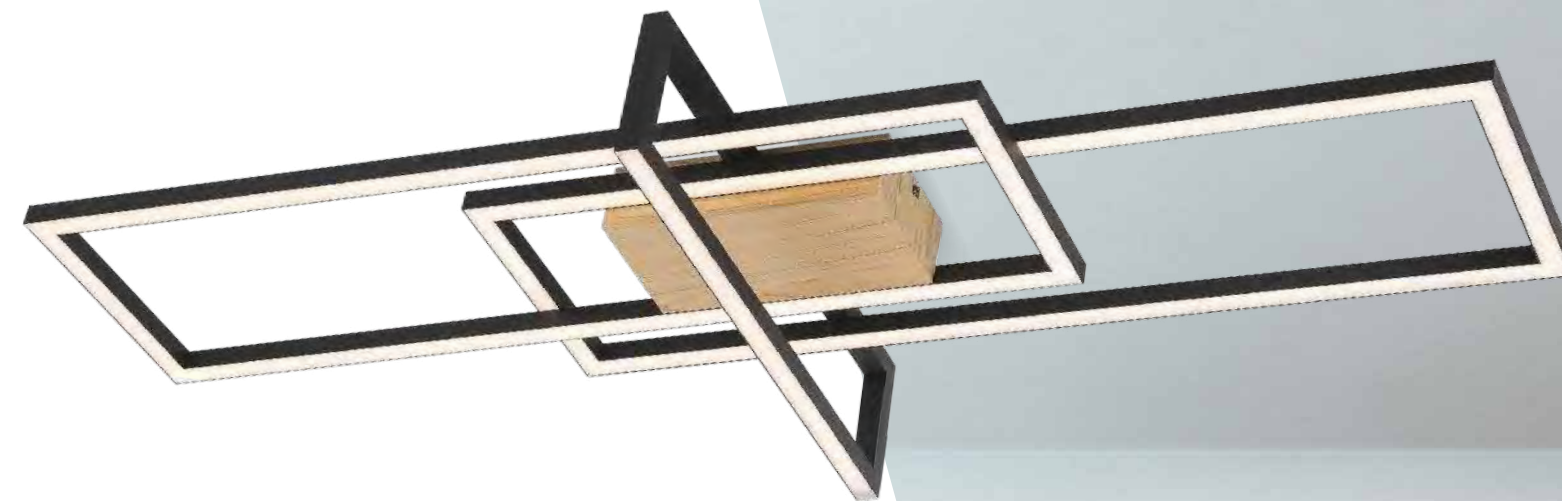

06

LED CEILING LAMPS

LED MENNYEZETI LÁMPÁK

LED DECKENLEUCHTEN