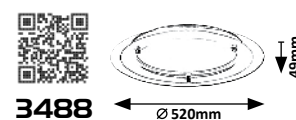

LORNA

3488 **G P**
LED / 22W
(2200lm, 4000K) incl.
IP20 • 19799
white
5 998250 334882

3489 **G P**
LED / 18W
(1700lm, 4000K) incl.
IP20 • 19800
white
5 998250 334899

3490 **G P**
LED / 22W
(2200lm, 4000K) incl.
IP20 • 19801
white
5 998250 334905