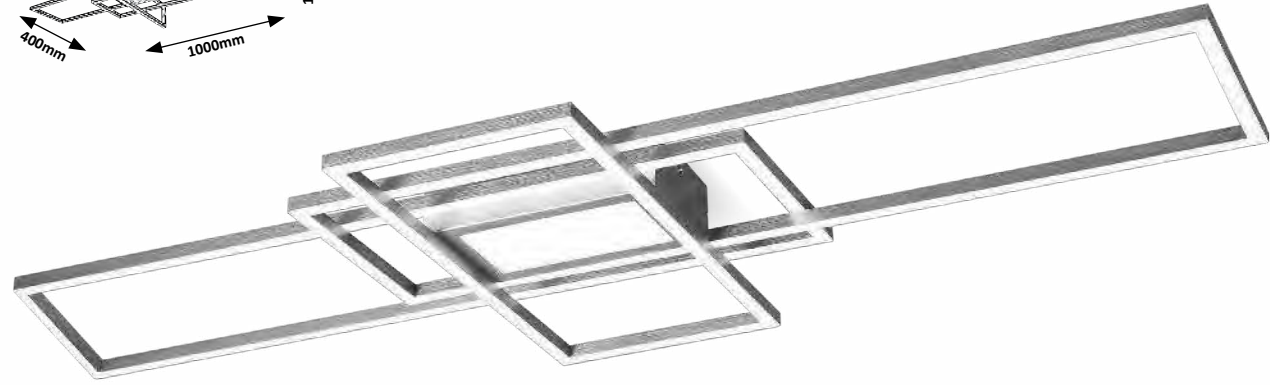

THABITA

5 YEARS GUARANTEE LED built-in G A+ G NEW

6867

6869

6868

6867 (MP)

LED / 35W
(2500lm, 4000K) incl.
IP20
satin chrome/white

5 998250 368672

6868 (MP)

LED / 38W
(2250lm, 4000K) incl.
IP20
matte black/white

5 998250 368689

6869 (MP)

LED / 54W
(4200lm, 3000K-6500K) incl.
IP20 • 566
satin chrome/white

5 998250 368696

FANDRAL

5 YEARS GUARANTEE LED built-in NATURAL White F A+ G NEW

6996

6997

6996 (MP)

LED / 33W
(2870lm, 4000K) incl.
IP20
satin chrome/white

5 998250 369969

6997 (MP)

LED / 42W
(3800lm, 4000K) incl.
IP20
satin chrome/white

5 998250 369976