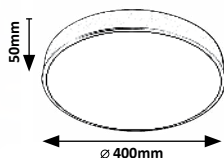

TESIA

5 YEARS GUARANTEE LED built-in G A ↑ G NEW

3314

3315

3314 M P

LED / 36W
(2600lm, 3000K) incl.
IP20 • 19945
matte black/white

5 998250 333144

3315 M P