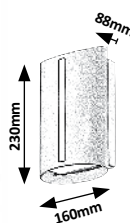

CARDIFF

8794

BALTIMORE

8730

8731

NESNA

7951

7952

MARIBOR

8873

8874

8794 (M) (P)

LED / 11W
(1200lm, 4000K) incl.
IP65
anthracite

5 998250 387949

8730 (M) (P)

E27 / 1x max. 25W
IP54
matte black

5 998250 387307

8731 (M) (P)

E27 / 1x max. 25W
IP44
2-8 m, 90°
matte black

5 998250 387314

7951 (M) (G)

LED / 6W
(386lm, 3000K) incl.
IP54 • 19626
anthracite/opal glass

5 998250 379517

7952 (M) (G)

LED / 12W
(528lm, 3000K) incl.
IP54 • 19630
anthracite/opal glass

5 998250 379524

8873 (M) (P)

LED / 12W
(780lm, 4000K) incl.
IP65
black

5 998250 388731

8874 (M) (P)

LED / 12W
(780lm, 4000K) incl.
IP65
white

5 998250 388748