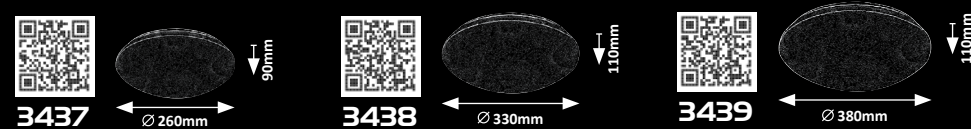

LUCAS

- 5 YEARS WARRANTY
- LED built-in
- NATURAL White
- G
- A+G