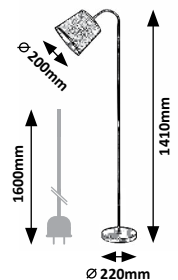

BASIL

GODRIC

THOMAS

YVETTE

OTHERS / BEST MATCH 290-291.

NEW

WOOD TEXTILE CABLE

5384

5385

6640

6639

4192

4370

5384 (M) (P)

⊗ E14 / 1x max. 10W
IP20 • □
▲ 19795
satin chrome/silver oak

5 998250 353845

5385 (M) (P)

⊗ E27 / 1x max. 40W
IP20 • □
▲ 19797
satin chrome/silver oak

5 998250 353852

6639 (M) (T)

⊗ E27 / 1x max. 25W
IP20 • □
▲ 19982
black/grey

5 998250 366395

6640 (M) (T)

⊗ E27 / 1x max. 25W
IP20 • □
▲ 19979
black

5 998250 366401

4192 (W) (T)

⊗ E27 / 1x max. 60W
IP20 • □
▲ 19455
beech/white

5 998250 341927

4370 (C) (T)

⊗ E14 / 1x max. 40W
IP20 • □
▲ 19382
beige/white

5 998250 343709