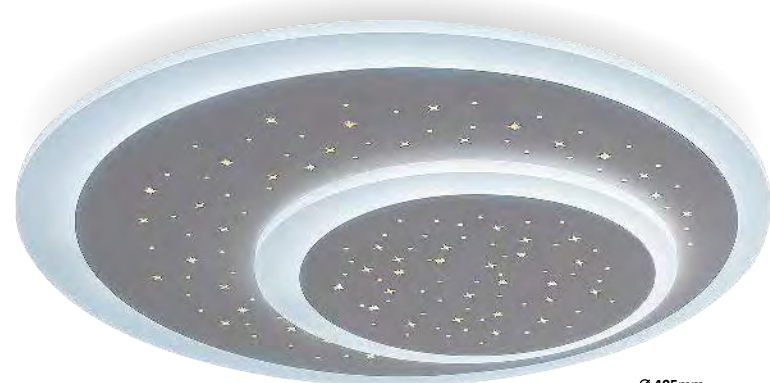

3264

TANELI

TANELI

3097, 3098, 3099, 3100

3097 **MA**

LED / 41W
(3053lm, 3000K-6500K) incl.
IP20
white

3098 **MA**

LED / 54W
(4101lm, 3000K-6500K) incl.
IP20
white

3264 **MA**

LED / 47W
(2440lm, 3000K-6000K) incl.
IP20
white

3099 **MA**

LED / 51W
(3685lm, 3000K-6500K) incl.
IP20
white

3100 **MA**

LED / 41W
(3046lm, 3000K-6500K) incl.
IP20
white