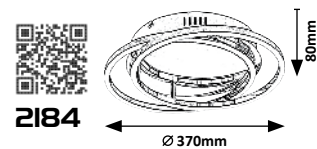

SELENA

2183, 2186

2183 (M)

LED / 40W
(3200lm, 4000K) incl.
IP20
chrome

2184 (M)

LED / 30W
(2400lm, 4000K) incl.
IP20
chrome

AZRA

ALYSON

2185 (M)

LED / 30W
(2400lm, 4000K) incl.
IP20
chrome

2186 (M)

LED / 40W
(3200lm, 4000K) incl.
IP20
chrome

2433 (M)

LED / 48W
(2765lm, 3000K) incl.
IP20
chrome