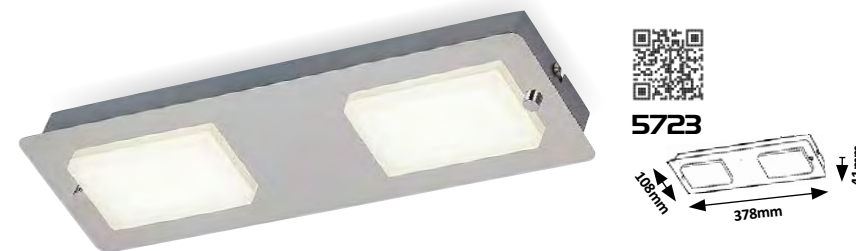

RUBEN

5 YEARS GUARANTEE LED built-in IP44 NATURAL White F A G