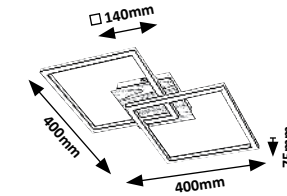

ASHTON

5 YEARS GUARANTEE LED built-in G A G NEW

6589