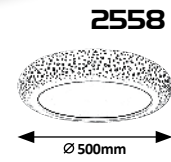

HOLDEN

STRIPE

ART GOLD

2558 (M) (PL)
☒ E27 / 4x max. 25W
IP20 • 19580
white

2804 (M) (PL)
☒ E14 / 2x max. 40W
IP20 • 19533
white

2808 (M) (G)
☒ E27 / 2x max. 60W
IP20 • 19203
chrome/white

1940 (M) (G)
☒ E27 / 1x max. 60W
IP20 • 1390
white/gold

1941 (M) (G)
☒ E27 / 1x max. 60W
IP20 • 1391
white/gold

1942 (M) (G)
☒ E27 / 2x max. 60W
IP20 • 1392
white/gold