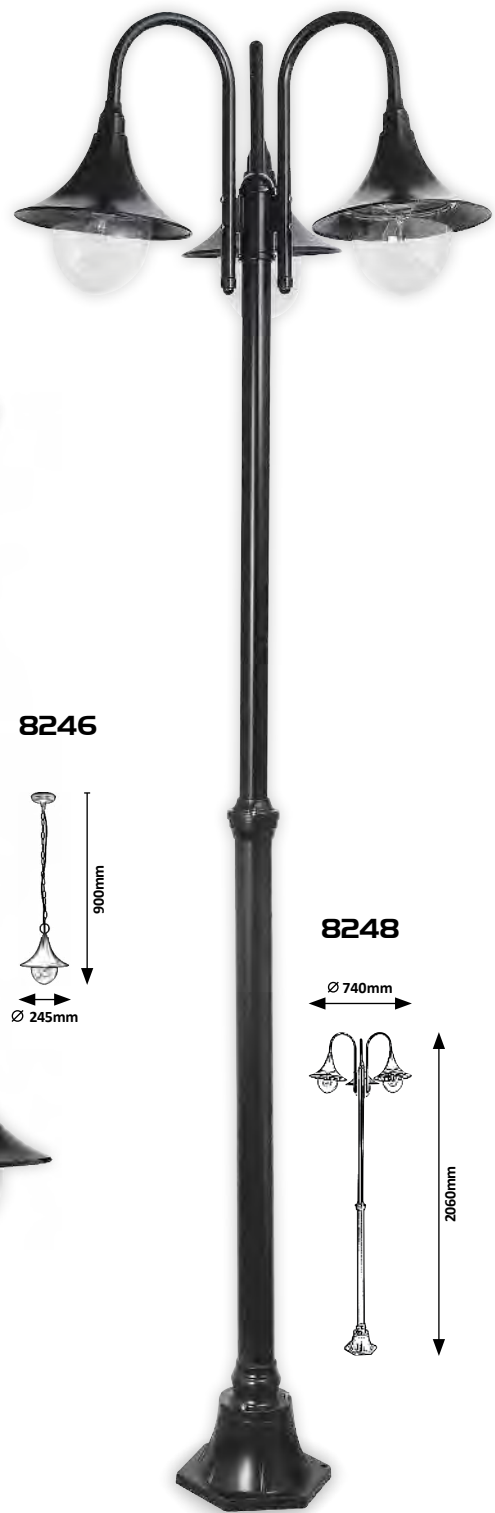

KONSTANZ

8245 M P

☒ E27 / 1x max. 100W
IP44 • 19609
black/transparent

8246 M P

☒ E27 / 1x max. 100W
IP44 • 19609
black/transparent

8247 M P

☒ E27 / 1x max. 100W
IP44 • 19609
black/transparent

8248 M P

☒ E27 / 3x max. 100W
IP44 • 19609
black/transparent