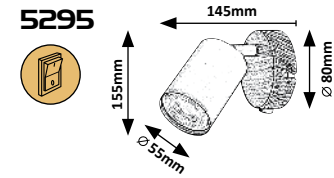

EDMUND

NEW

5295 (M)
☒ GU10 / 1x max. 25W
IP20 • oak/black

5296 (M)
☒ GU10 / 2x max. 25W
IP20 oak/black

5297 (M)
☒ GU10 / 3x max. 25W
IP20 oak/black

5298 (M)
☒ GU10 / 4x max. 25W
IP20 oak/black