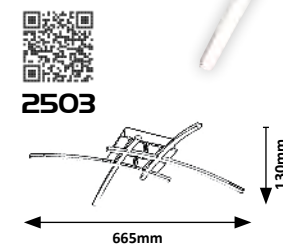

LED / 16W
(620lm, 3000K) incl.
IP20
matte black/white

3514 (M) (P)

LED / 25W
(950lm, 3000K) incl.
IP20
matte black/white

3515 (M) (P)

LED / 28W
(1150lm, 3000K) incl.
IP20
matte black/white

ALEXIS

2503 (M) (P)