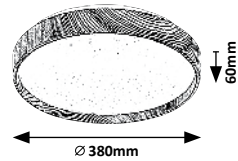

3500

SHERWOOD

3500

LEANA

6579

6580

MAPLE

3527

3528

3500 M P

LED / 50W
(4000lm, 3000K-6500K) incl.
IP20 • 19990 • 502
beech/white

5 998250 335001

6579 M P

LED / 12W
(700lm, 3000K) incl.
IP20 • 19993
beech/white

5 998250 365794

6580 M P

LED / 24W
(1300lm, 3000K) incl.
IP20 • 19994
beech/white

5 998250 365800

3527 M W P

LED / 24W
(1760lm, 3000K) incl.
IP20 • 19947
matte white/beech

5 998250 335278

3528 M W P

LED / 24W
(1890lm, 4000K) incl.
IP20 • 19947
matte black/beech

5 998250 335285