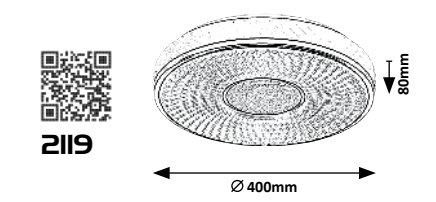

2604 **M P**
LED / 40W
(2970lm, 4000K) incl.
IP20 • 19961
black/white

5 998250 326047

SEDONA

5 YEARS **LED** built-in **NATURAL White** **G A ↑ G** **NEW**

LAGERTHA

5 YEARS **LED** built-in **NATURAL White** **MIRROR** **G A ↑ G** **NEW**