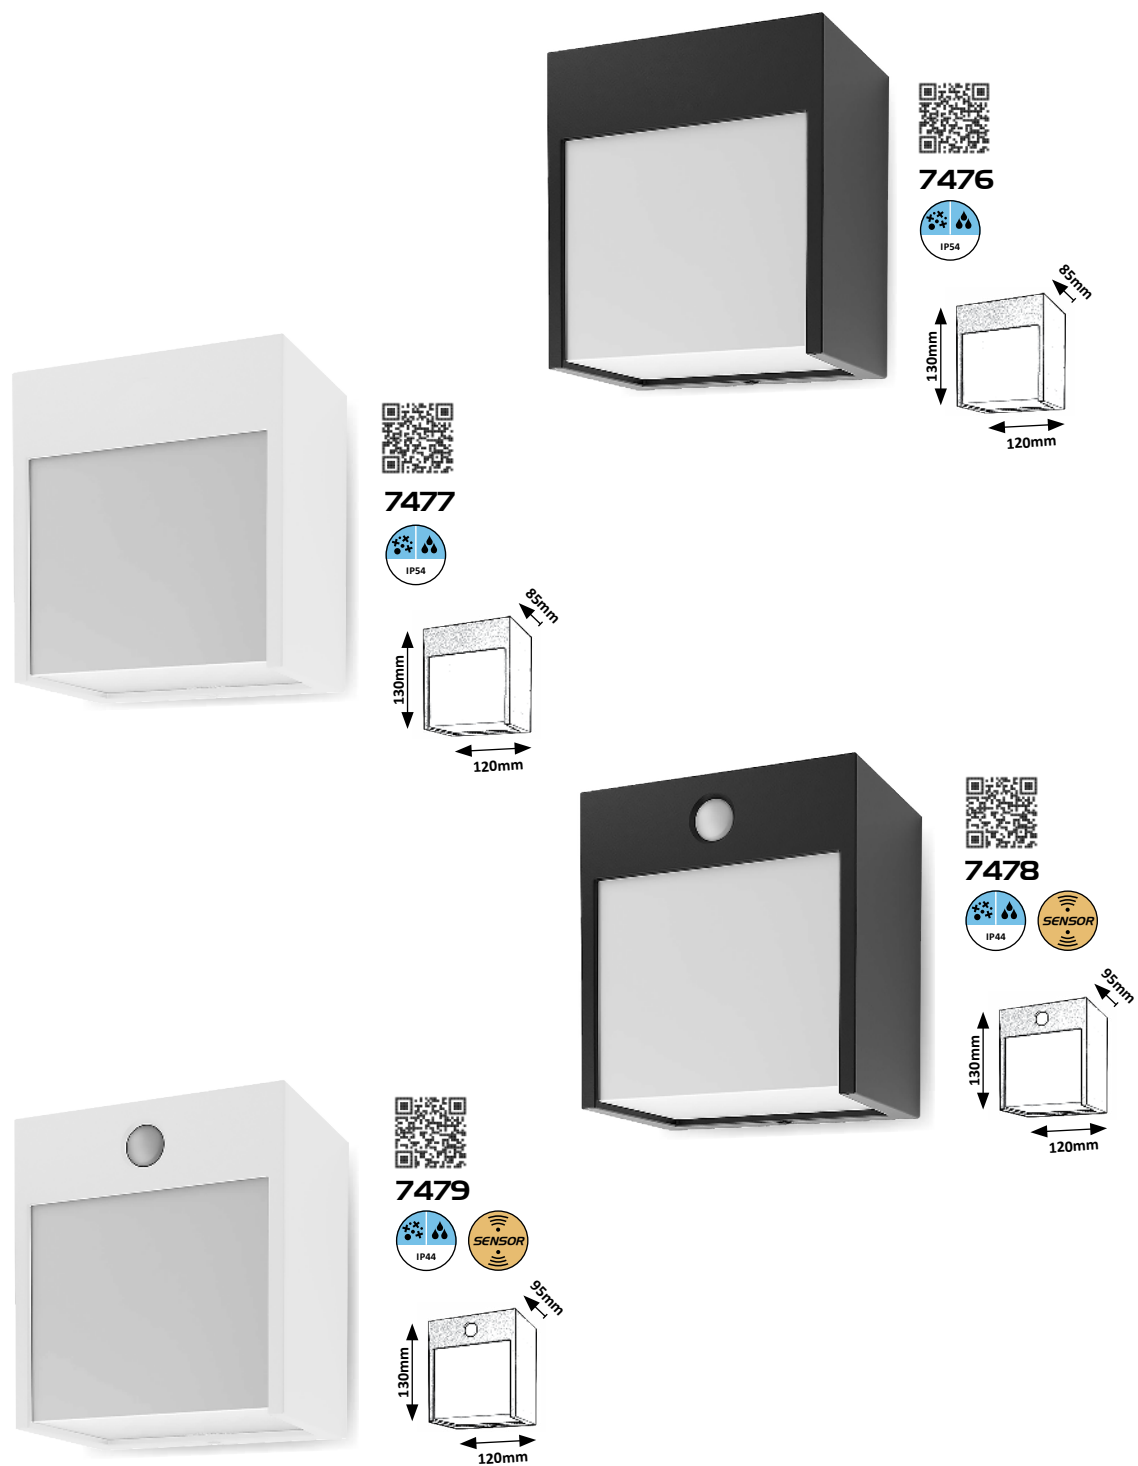

BALIMO

5 YEARS GUARANTEE LED built-in NATURAL White G A ↑ G NEW