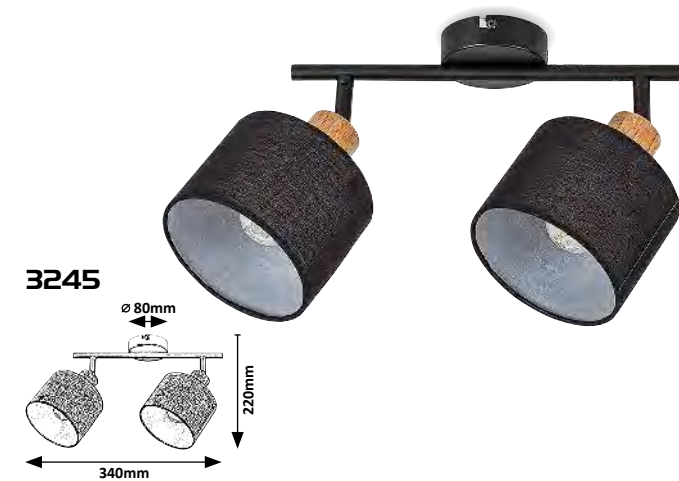

MIGUEL

WOOD **NEW**

3244

3245

3246

3247

3244 MWT

☒ E14 / 1x max. 40W
IP20 • 19997 •
oak/black

5 998250 332444

3245 MWT

☒ E14 / 2x max. 40W
IP20 • 19997 •
oak/black

5 998250 332451

3246 MWT

☒ E14 / 3x max. 40W
IP20 • 19997 •
oak/black

5 998250 332468

3247 MWT

☒ E27 / 1x max. 40W
IP20 • 19998 •
oak/black

5 998250 332475