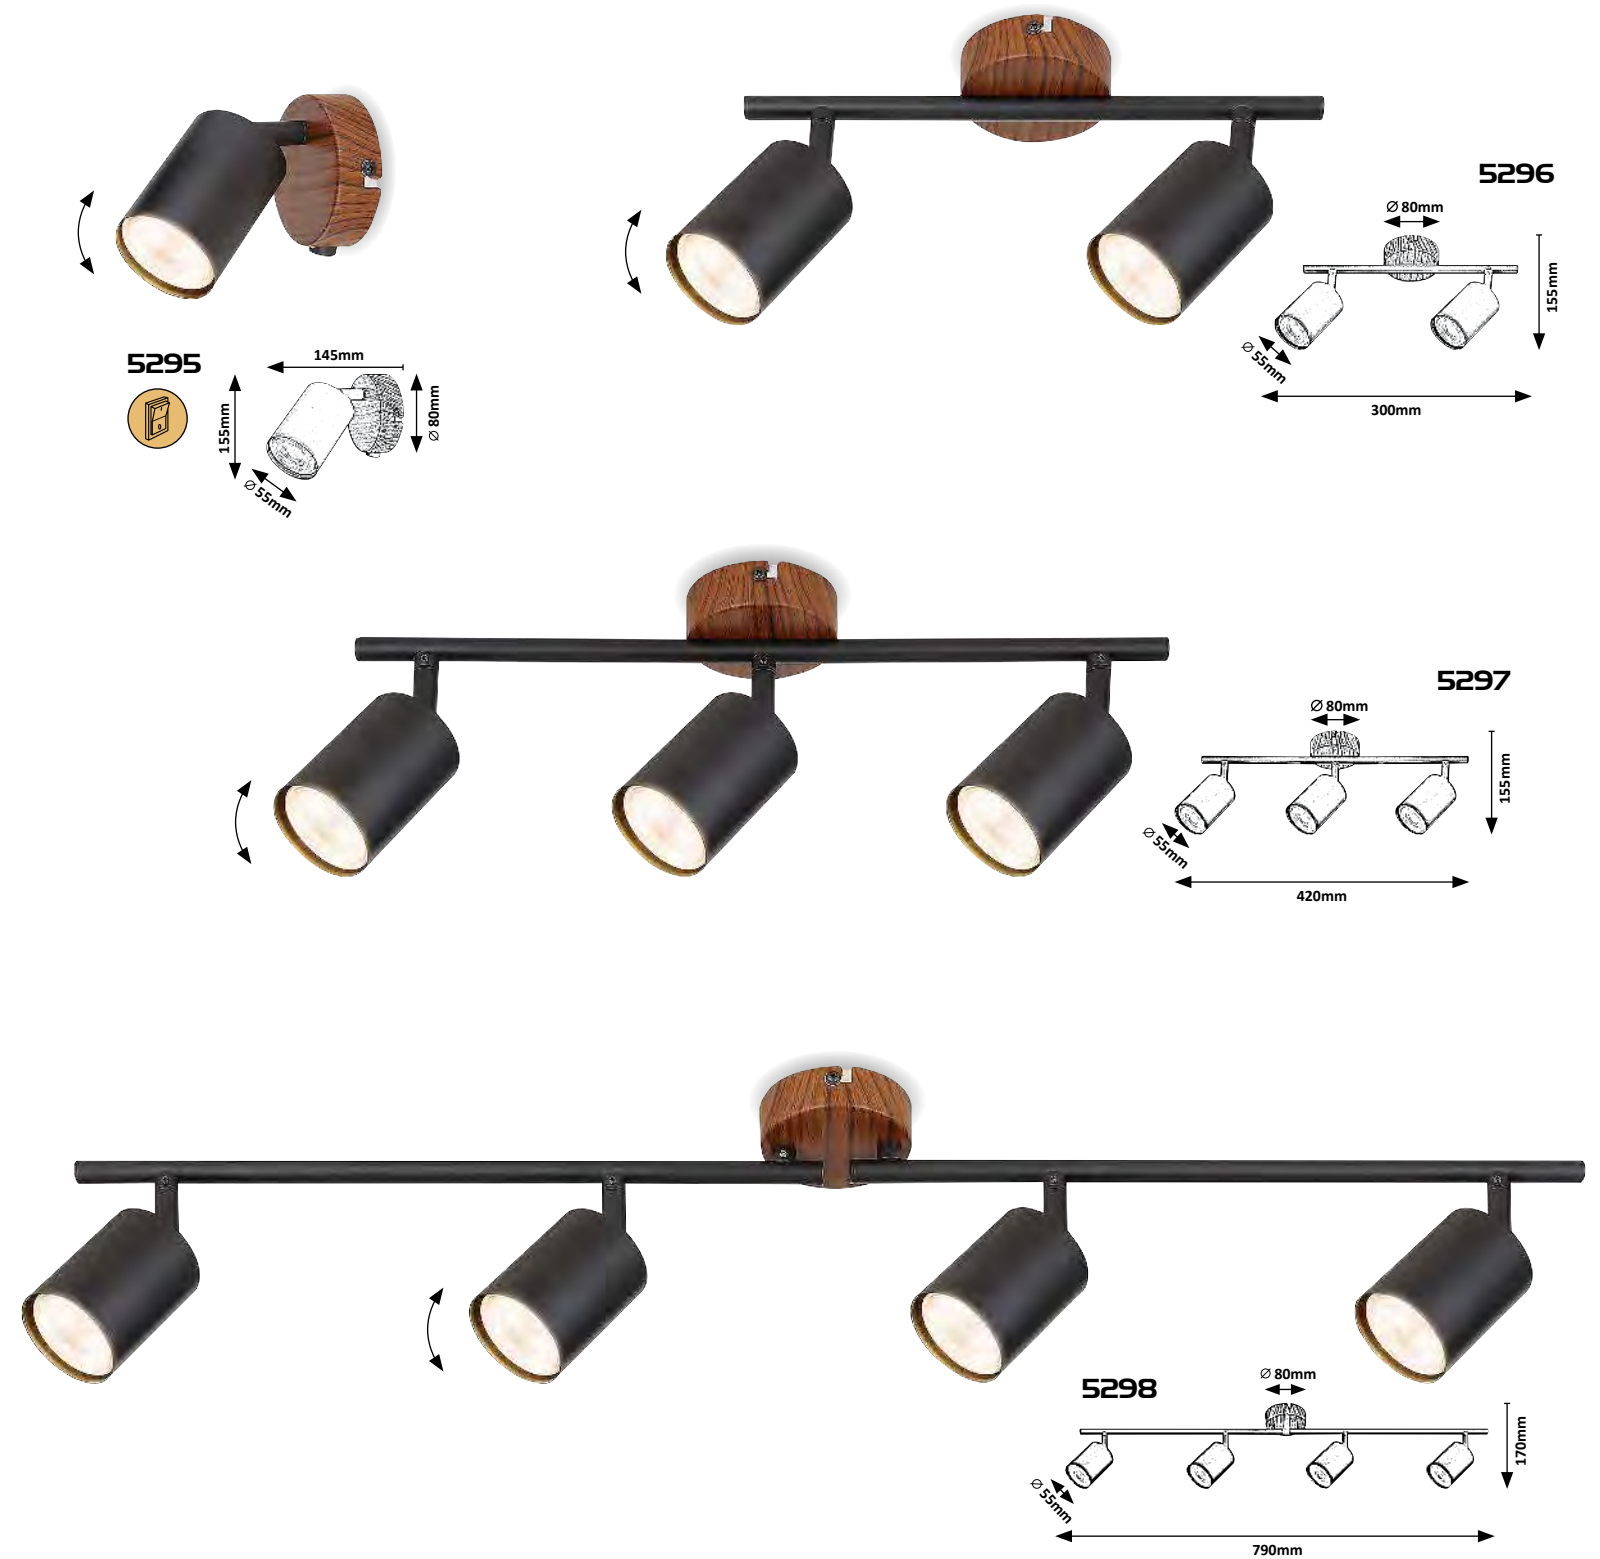

EDMUND

NEW

5295 (M)
☒ GU10 / 1x max. 25W
IP20 • oak/black

5296 (M)
☒ GU10 / 2x max. 25W
IP20 oak/black

5297 (M)
☒ GU10 / 3x max. 25W
IP20 oak/black

5298 (M)
☒ GU10 / 4x max. 25W
IP20 oak/black