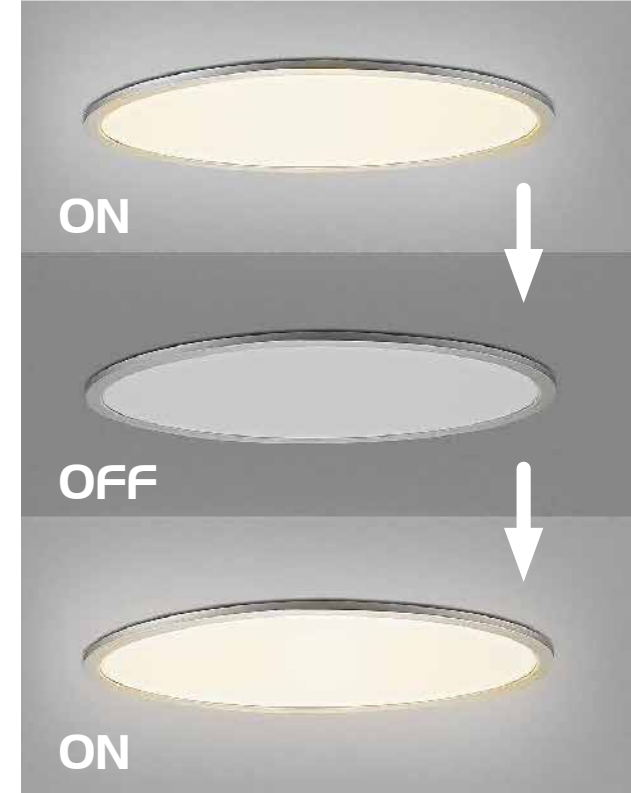

QR code
2193
600mm
1000mm
50mm

EN The lamp's memory function retains preset settings and reboots accordingly.

HU A lámpa memória funkciója megőrzi az utolsó beállításokat és ennek megfelelően indul újra.

DE Die Speicherfunktion der Lampe behält die voreingestellten Einstellungen bei und startet entsprechend neu.