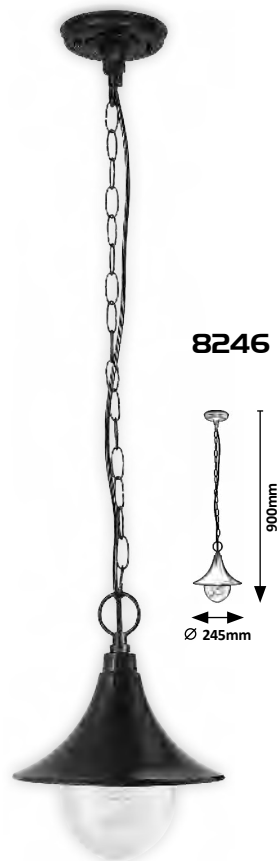

KONSTANZ

8245 M P

☒ E27 / 1x max. 100W
IP44 • 19609
black/transparent

8246 M P

☒ E27 / 1x max. 100W
IP44 • 19609
black/transparent

8247 M P

☒ E27 / 1x max. 100W
IP44 • 19609
black/transparent

8248 M P

☒ E27 / 3x max. 100W
IP44 • 19609
black/transparent