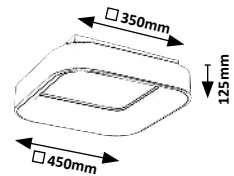

3926, 3928

ADELINE

5 YEARS GUARANTEE
LED built-in
G A ↑ G
OTHERS / BEST MATCH
66-67.

3926

3928

NATURAL White

2507

2508

2507 (M P)

LED / 26W
(1500lm, 4000K) incl.
IP20
matte white

5 998250 325071

2508 (M P)

LED / 36W
(2100lm, 4000K) incl.
IP20
matte white

5 998250 325088

3926 (M A)

LED / 28W
(1800lm, 3000K-6000K) incl.
IP20 • 532
grey/white

5 998250 339269

3928 (M A)

LED / 24W
(1500lm, 3000K-6000K) incl.
IP20 • 532
grey/white

5 998250 339283