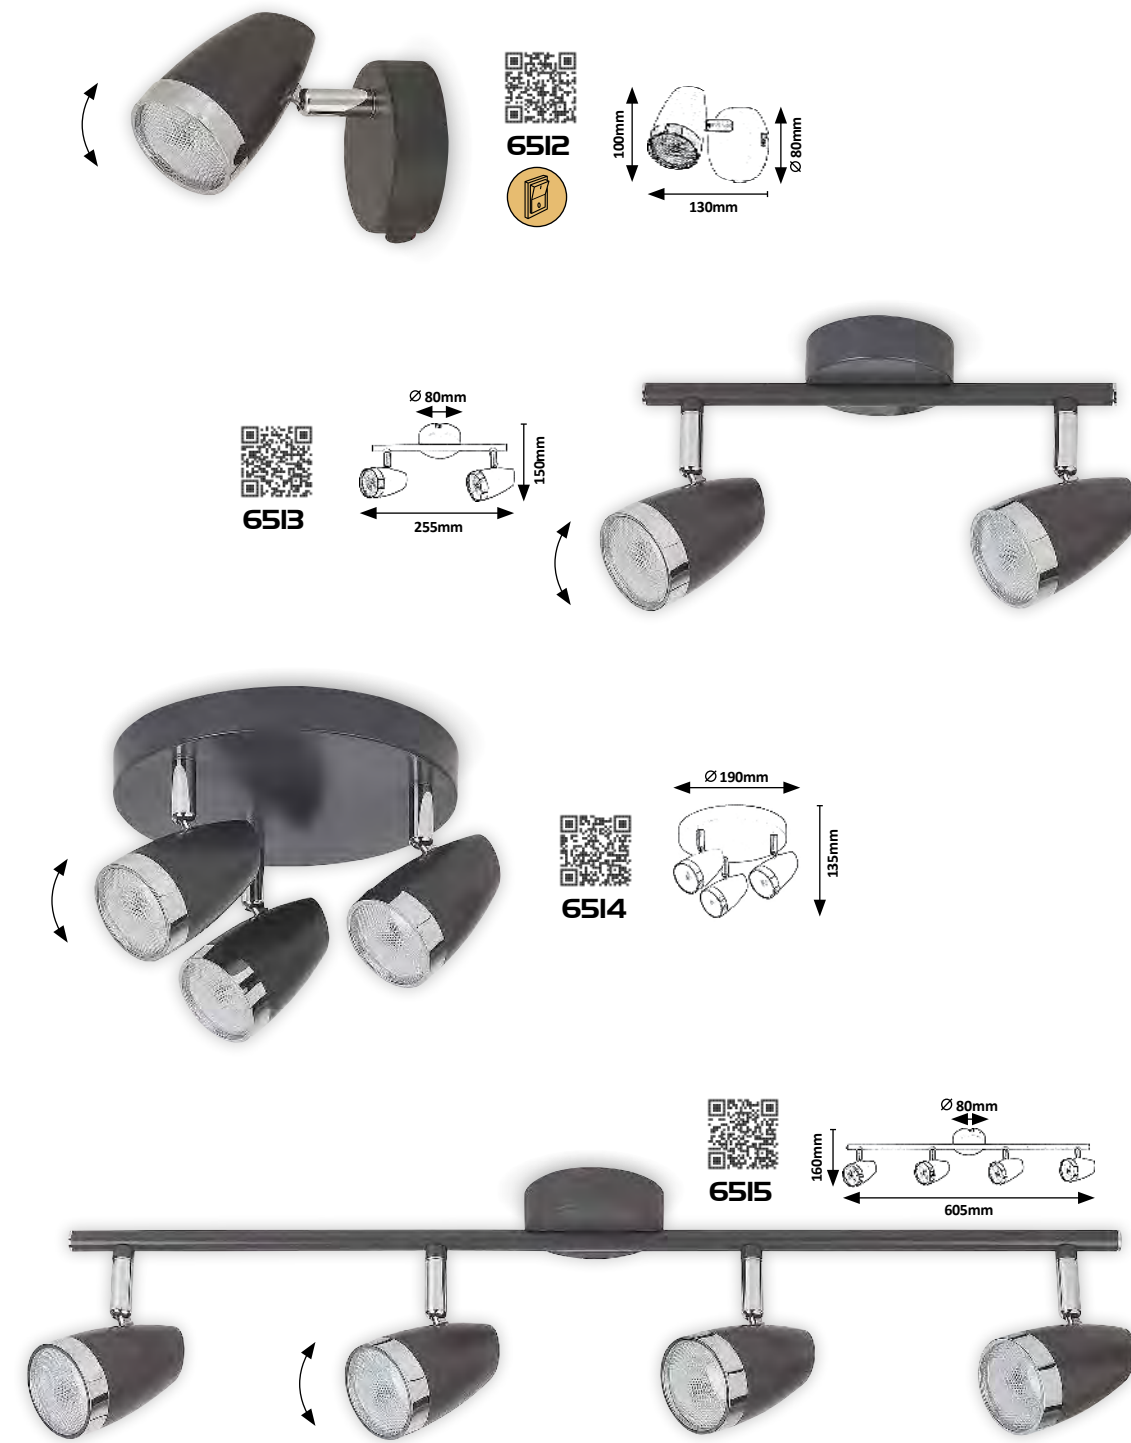

OTHERS / BEST MATCH 251.

5322 (M)
 GU10 / 1x max. 50W
 IP20
 black

5323 (M)
 GU10 / 2x max. 50W
 IP20
 black

5324 (M)
 GU10 / 3x max. 50W
 IP20
 black

5325 (M)
 GU10 / 4x max. 50W
 IP20
 black

KAREN

5 YEARS WARRANTY LED built-in WARM White G A G OTHERS / BEST MATCH 250, 261.