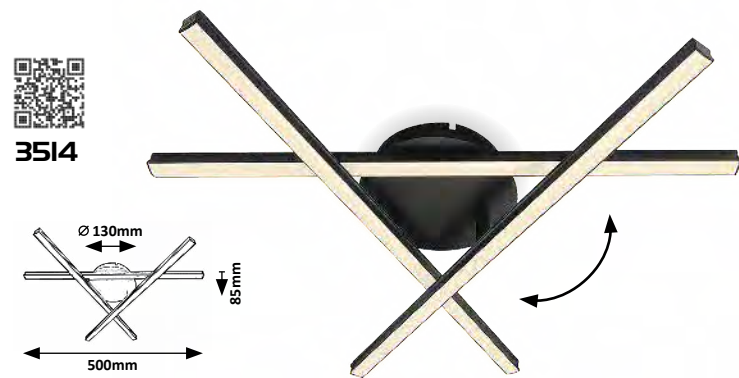

LED / 36W
(2265lm, 3000K) incl.
IP20
gold

ANAIS

5469 (M) (P)

LED / 4,8W
(200lm, 4000K) incl.
IP20 •
silver

5470 (M) (P)

LED / 4,8W
(200lm, 4000K) incl.
IP20 •
gold

SVETLANA

3513 (M) (P)