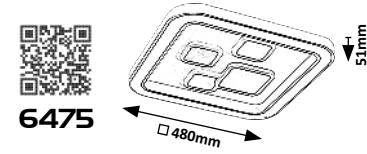

HOLLIS

6475