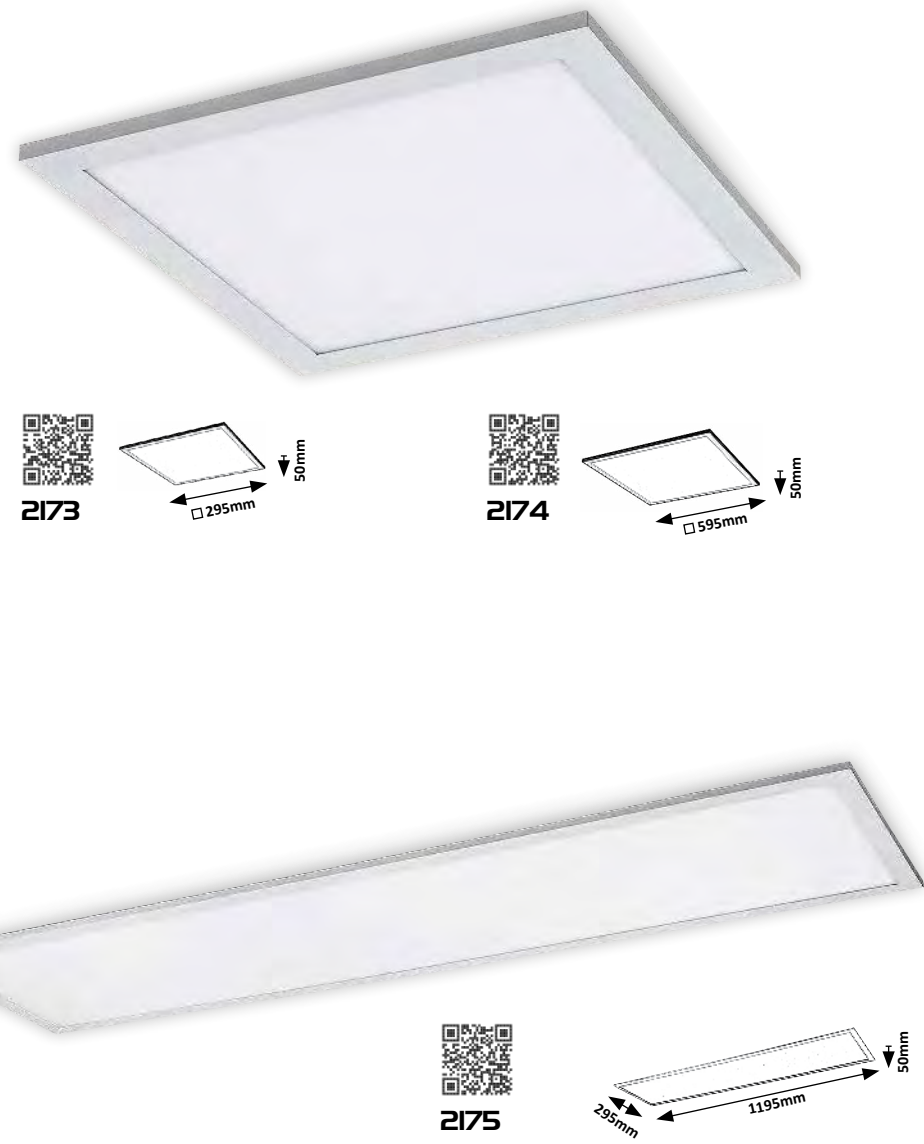

QR code
2174
□ 595mm
50mm

QR code
2175
295mm
1195mm
50mm

DAMEK

QR code
2173
□ 295mm
50mm