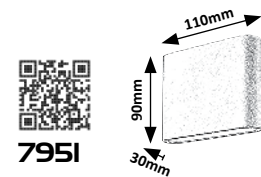

CARDIFF

8794

BALTIMORE

8730

8731

NESNA

7951

7952

MARIBOR

8873

8874

8794 (M) (P)

LED / 11W
(1200lm, 4000K) incl.
IP65
anthracite

5 998250 387949

8730 (M) (P)

E27 / 1x max. 25W
IP54
matte black

5 998250 387307

8731 (M) (P)

E27 / 1x max. 25W
IP44
2-8 m, 90°
matte black

5 998250 387314

7951 (M) (G)

LED / 6W
(386lm, 3000K) incl.
IP54 • 19626
anthracite/opal glass

5 998250 379517

7952 (M) (G)

LED / 12W
(528lm, 3000K) incl.
IP54 • 19630
anthracite/opal glass

5 998250 379524

8873 (M) (P)

LED / 12W
(780lm, 4000K) incl.
IP65
black

5 998250 388731

8874 (M) (P)

LED / 12W
(780lm, 4000K) incl.
IP65
white

5 998250 388748