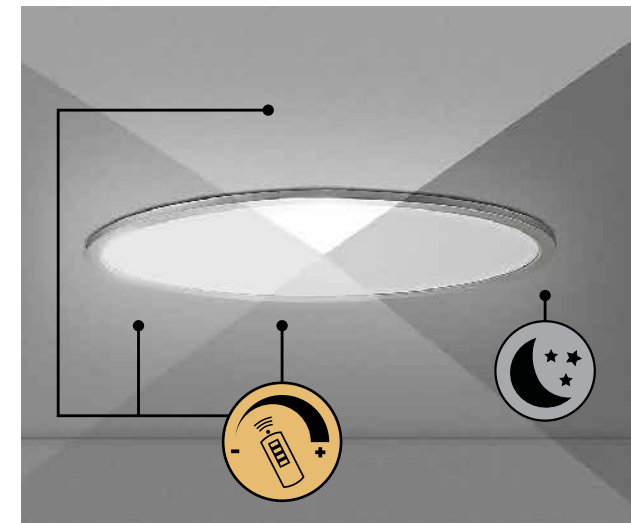

DAMEK

2173 (M) (P)

LED / 12W
(1260lm, 4000K) incl.
IP20
white

2174 (M) (P)

LED / 40W
(4200lm, 4000K) incl.
IP20
white

2175 (M) (P)

LED / 40W
(4200lm, 4000K) incl.
IP20
white

TALEB

2191 (M) (P)

LED / 40W
(3200lm, 3000K-6000K) incl.
IP20 • 527
silver/white

2192 (M) (P)

LED / 50W
(4000lm, 3000K-6000K) incl.
IP20 • 527
silver/white

2193 (M) (P)

LED / 60W
(4800lm, 3000K-6000K) incl.
IP20 • 527
silver/white

EN The lamp's memory function retains preset settings and reboots accordingly.

HU A lámpa memória funkciója megőrzi az utolsó beállításokat és ennek megfelelően indul újra.

DE Die Speicherfunktion der Lampe behält die voreingestellten Einstellungen bei und startet entsprechend neu.