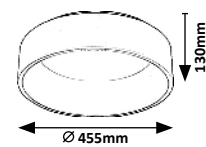

NATURAL White

2507