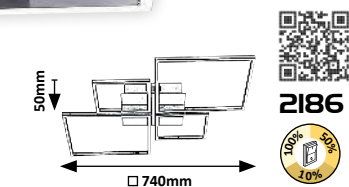

SELENA

2183, 2186

2183 (M)

LED / 40W
(3200lm, 4000K) incl.
IP20
chrome

2184 (M)

LED / 30W
(2400lm, 4000K) incl.
IP20
chrome

AZRA

ALYSON

2185 (M)

LED / 30W
(2400lm, 4000K) incl.
IP20
chrome

2186 (M)

LED / 40W
(3200lm, 4000K) incl.
IP20
chrome

2433 (M)

LED / 48W
(2765lm, 3000K) incl.
IP20
chrome