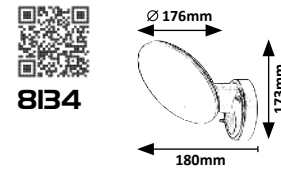

VARNA

8134 (P)
LED / 12W
(720lm, 4000K) incl.
IP54
black/white

8135 (P)
LED / 12W
(720lm, 4000K) incl.
IP54 • 8m, 120°
black/white

7134 (M P)
LED / 6,5W
(590lm, 4000K) incl.
IP44
anthracite/white

7935 (P)
LED / 9W
(640lm, 4000K) incl.
IP65
black/white

BONA

8060 (M P)
LED / 9W
(678lm, 4000K) incl.
IP54
anthracite/white

7925 (P)
LED / 9W
(600lm, 3000K) incl.
IP44
matte black/white

PALANGA

7504 (M P)
LED / 12W
(800lm, 3000K) incl.
IP44
anthracite/white

7505 (M P)
LED / 12W
(800lm, 3000K) incl.
IP44 • 7m, 106°
anthracite/white

7506 (M P)
LED / 12W
(800lm, 3000K) incl.
IP44
anthracite/white

TROGIR

HALDEN

LIMA