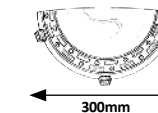

LARETTA

TOM

3481

3712 M G
E27 / 1x max. 60W
IP20 • 9612
alabaster/gold/bronze

5 998250 337126

3713 M G
E27 / 1x max. 60W
IP20 • 9613
alabaster/gold/bronze

5 998250 337135

3714 M G
E27 / 2x max. 60W
IP20 • 9614
alabaster/gold/bronze

5 998250 337142

3481 M G
E27 / 1x max. 60W
IP20 • 9477
alabaster/bronze

5 998250 334813

3483 M G
E27 / 1x max. 60W
IP20 • 9478
alabaster/bronze

5 998250 334837

3484 M G
E27 / 2x max. 60W
IP20 • 9479
alabaster/bronze

5 998250 334844