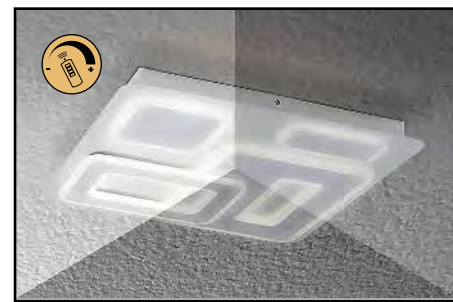

MONTELLE

5859