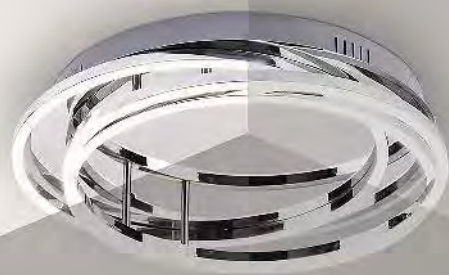

2183, 2186

2183 (M)

LED / 40W
(3200lm, 4000K) incl.
IP20
chrome

2184 (M)

LED / 30W
(2400lm, 4000K) incl.
IP20
chrome