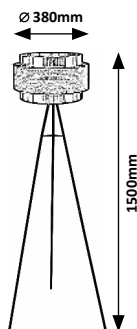

BASIL

GODRIC

THOMAS

YVETTE

OTHERS / BEST MATCH 290-291.

NEW

WOOD TEXTILE CABLE

5384

5385

6640

6639

4192

4370

5384 (M) (P)

⊗ E14 / 1x max. 10W
IP20 • □
▲ 19795
satin chrome/silver oak

5 998250 353845

5385 (M) (P)

⊗ E27 / 1x max. 40W
IP20 • □
▲ 19797
satin chrome/silver oak

5 998250 353852

6639 (M) (T)

⊗ E27 / 1x max. 25W
IP20 • □
▲ 19982
black/grey

5 998250 366395

6640 (M) (T)

⊗ E27 / 1x max. 25W
IP20 • □
▲ 19979
black

5 998250 366401

4192 (W) (T)

⊗ E27 / 1x max. 60W
IP20 • □
▲ 19455
beech/white

5 998250 341927

4370 (C) (T)

⊗ E14 / 1x max. 40W
IP20 • □
▲ 19382
beige/white

5 998250 343709