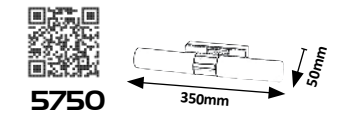

JIM

5 YEARS GUARANTEE LED built-in IP44 NATURAL White **G** A G

5713 **MG**
☒ LED / 4W (371lm, 4000K) incl.
IP44 • 19587
chrome/opal glass

5714 **MG**
☒ LED / 8W (785lm, 4000K) incl.
IP44 • 19588
chrome/opal glass

5745 **MG**
☒ LED / 4W (371lm, 4000K) incl.
IP44 • 19587
bronze/white

5746 **MG**
☒ LED / 8W (785lm, 4000K) incl.
IP44 • 19588
bronze/white

5749 **MG**
☒ LED / 5W (400lm, 4000K) incl.
IP44 • 19589
chrome/white

5750 **MG**
☒ LED / 10W (800lm, 4000K) incl.
IP44 • 19590
chrome/white