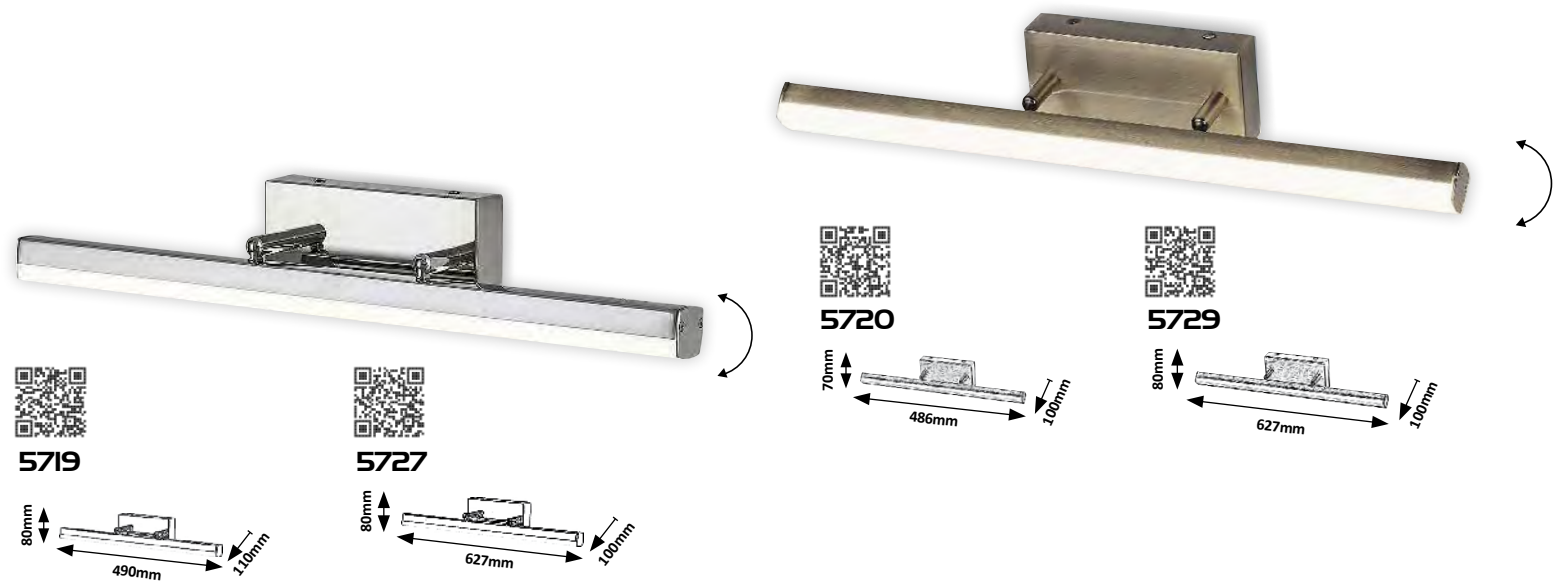

SILAS

LIAM

JOHN

5719 (MP)

LED / 12W
(1180lm, 4000K) incl.
IP44
chrome

5 998250 357195

5720 (MP)

LED / 12W
(1180lm, 4000K) incl.
IP44
bronze

5 998250 357201

5727 (MP)

LED / 18W
(1700lm, 4000K) incl.
IP44
chrome

5 998250 357270

5729 (MP)

LED / 18W
(1700lm, 4000K) incl.
IP44
bronze

5 998250 357294

6230 (M)

LED / 5W
(400lm, 4000K) incl.
IP44
chrome

5 998250 362304

5721 (MP)

LED / 12W
(1080lm, 4000K) incl.
IP44
bronze

5 998250 357218

5732 (MP)

LED / 12W
(930lm, 3000K) incl.
IP44
matte black

5 998250 357324

5897 (MP)

LED / 12W
(1080lm, 4000K) incl.
IP44
chrome

5 998250 358970

6129 (MP)

LED / 18W
(1300lm, 4000K) incl.
IP44
chrome

5 998250 361291

6130 (MP)

LED / 18W
(1300lm, 4000K) incl.
IP44
bronze

5 998250 361307