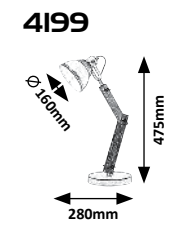

AKSEL

WOOD

OTHERS / BEST MATCH 159.

NICOLAS

WOOD

OTHERS / BEST MATCH 156.

NEW