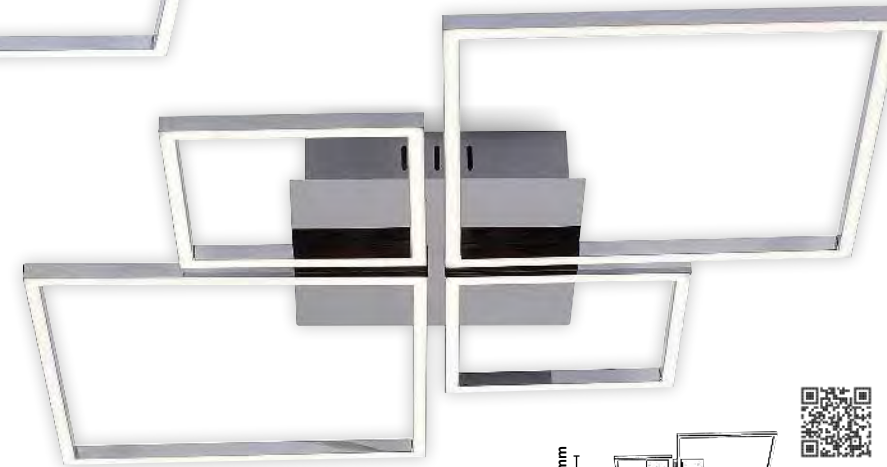

SELENA

2183, 2186

2183 (M)

LED / 40W
(3200lm, 4000K) incl.
IP20
chrome

2184 (M)

LED / 30W
(2400lm, 4000K) incl.
IP20
chrome

AZRA

ALYSON

2185 (M)

LED / 30W
(2400lm, 4000K) incl.
IP20
chrome

2186 (M)

LED / 40W
(3200lm, 4000K) incl.
IP20
chrome

2433 (M)

LED / 48W
(2765lm, 3000K) incl.
IP20
chrome