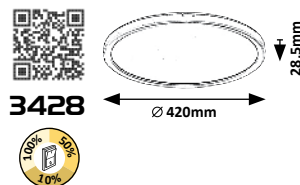

LORNA

3488 **G P**
LED / 22W
(2200lm, 4000K) incl.
IP20 • 19799
white
5 998250 334882

3489 **G P**
LED / 18W
(1700lm, 4000K) incl.
IP20 • 19800
white
5 998250 334899

3490 **G P**
LED / 22W
(2200lm, 4000K) incl.
IP20 • 19801
white
5 998250 334905

PAVEL