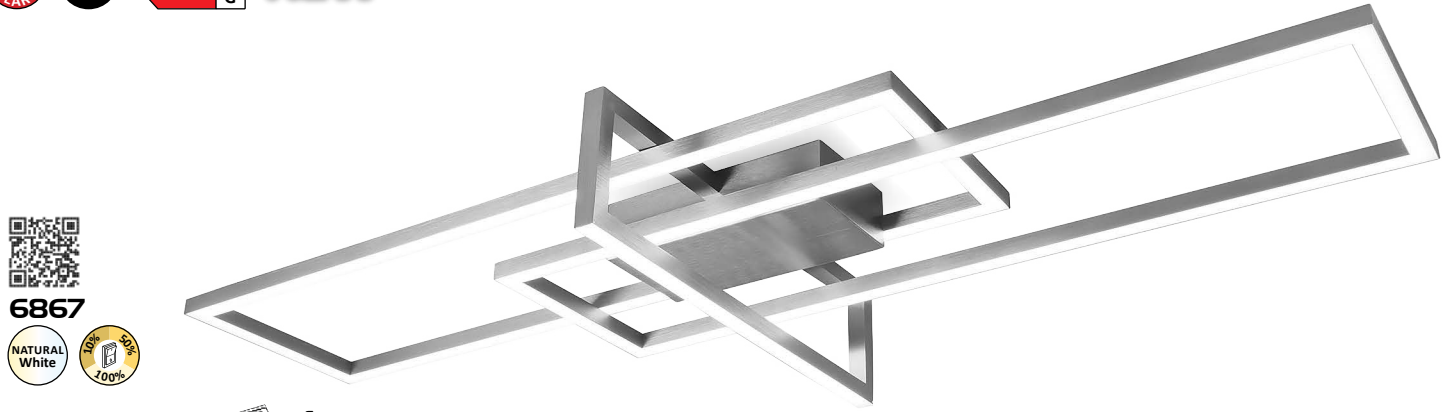

THABITA

5 YEARS GUARANTEE LED built-in G A+ G NEW

6867