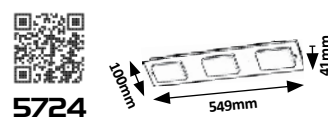

RUBEN

5 YEARS GUARANTEE LED built-in IP44 NATURAL White F A G