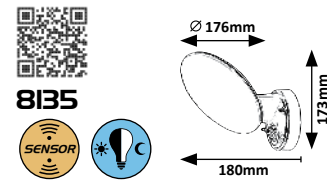

VARNA

8134 (P)
LED / 12W
(720lm, 4000K) incl.
IP54
black/white

8135 (P)
LED / 12W
(720lm, 4000K) incl.
IP54 • 8m, 120°
black/white

7134 (M P)
LED / 6,5W
(590lm, 4000K) incl.
IP44
anthracite/white

7935 (P)
LED / 9W
(640lm, 4000K) incl.
IP65
black/white

BONA

8060 (M P)
LED / 9W
(678lm, 4000K) incl.
IP54
anthracite/white

7925 (P)
LED / 9W
(600lm, 3000K) incl.
IP44
matte black/white

PALANGA

7504 (M P)
LED / 12W
(800lm, 3000K) incl.
IP44
anthracite/white

7505 (M P)
LED / 12W
(800lm, 3000K) incl.
IP44 • 7m, 106°
anthracite/white

7506 (M P)
LED / 12W
(800lm, 3000K) incl.
IP44
anthracite/white

TROGIR

HALDEN

LIMA