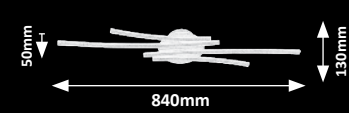

LED / 24W
(1920lm, 4000K) incl.
IP20
chrome

2504 (M) (P)

LED / 21W
(1500lm, 4000K) incl.
IP20
chrome

MEREDITH

2478

2479

2481

2478 (M) (P)