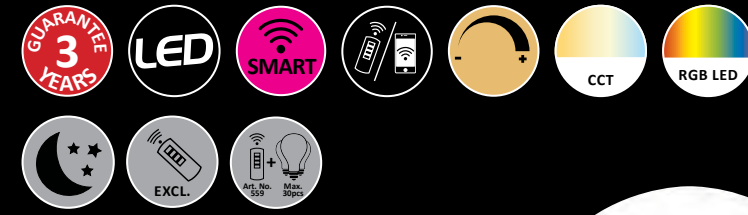

1978, 1979, 1980

559

Art. No. 559

Max. 30pcs

1513

559

1513

559 P

2xAAA 1,5V incl.
5-7m

5 998250 305592

1513 MG

E27 / A60 / LED / 6W
(700lm, 2700K-6500K) incl.
IP20 • 25.000h

5 998250 315133

1978

1979

1980

1978, 1979, 1980

1978 MP

E27 / A60 / LED / 10W
(1000lm, 3000K-6500K) incl.
IP20 • 25.000h • 559

5 998250 319780

1979 MP

GU10 / LED / 5W
(400lm, 3000K-6500K) incl.
IP20 • 25.000h • 559

5 998250 319797

1980 MP

E14 / C37 / LED / 5W
(480lm, 3000K-6500K) incl.
IP20 • 25.000h • 559

5 998250 319803