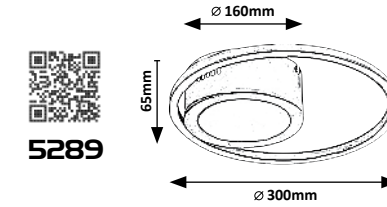

SIRIUS

5289