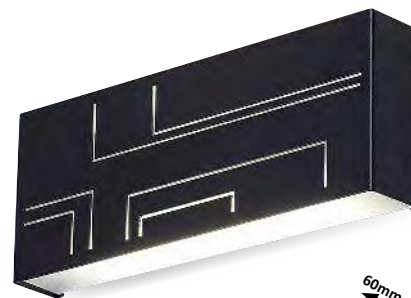

CARDIFF

8794

BALTIMORE

8730

8731

NESNA

7951

7952

MARIBOR

8873

8874

8794 (M) (P)

LED / 11W
(1200lm, 4000K) incl.
IP65
anthracite

5 998250 387949

8730 (M) (P)

E27 / 1x max. 25W
IP54
matte black

5 998250 387307

8731 (M) (P)

E27 / 1x max. 25W
IP44
2-8 m, 90°
matte black

5 998250 387314

7951 (M) (G)

LED / 6W
(386lm, 3000K) incl.
IP54 • 19626
anthracite/opal glass

5 998250 379517

7952 (M) (G)

LED / 12W
(528lm, 3000K) incl.
IP54 • 19630
anthracite/opal glass

5 998250 379524

8873 (M) (P)

LED / 12W
(780lm, 4000K) incl.
IP65
black

5 998250 388731

8874 (M) (P)

LED / 12W
(780lm, 4000K) incl.
IP65
white

5 998250 388748