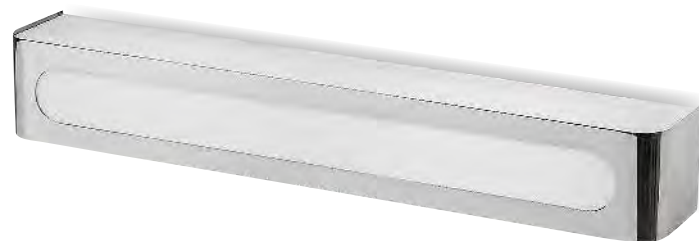

JAKUB

DANTON

EVRON

MATT

3480 (M) (P)
LED / 12W
(1280lm, 4000K) incl.
IP44
chrome/white
5 998250 334806

6270 (M) (P)
LED / 14W
(1220lm, 3000K) incl.
IP44
chrome/white
5 998250 362700

5062 (M) (P)
LED / 5W
(400lm, 4000K) incl.
IP44
chrome/white
5 998250 350622

5063 (M) (P)
LED / 7,5W
(600lm, 4000K) incl.
IP44
chrome/white
5 998250 350639

5064 (M) (P)
LED / 13,5W
(1080lm, 4000K) incl.
IP44
chrome/white
5 998250 350646

2065 (M) (P)
LED / 10W
(960lm, 4000K) incl.
IP44
chrome/white
5 998250 320656

2066 (M) (P)
LED / 15W
(1360lm, 4000K) incl.
IP44
chrome/white
5 998250 320663