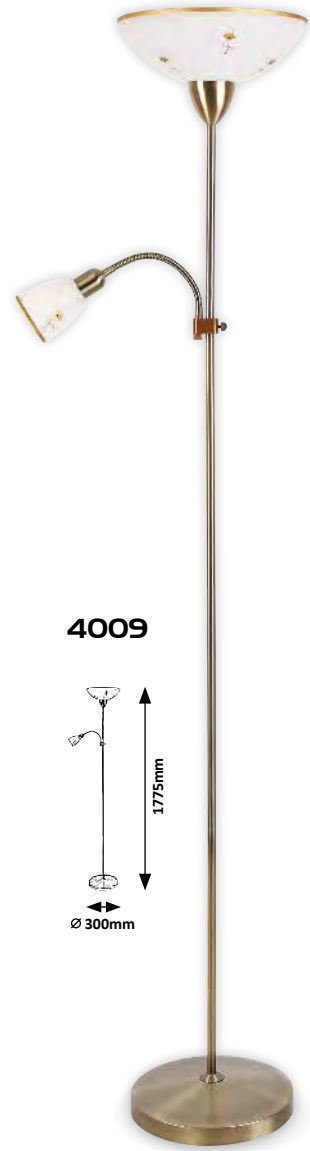

ART FLOWER

OTHERS / BEST MATCH 224-225.

4009