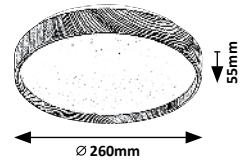

3500

SHERWOOD

3500

LEANA

6579

6580

MAPLE

3527

3528

3500 M P

LED / 50W
(4000lm, 3000K-6500K) incl.
IP20 • 19990 • 502
beech/white

5 998250 335001

6579 M P

LED / 12W
(700lm, 3000K) incl.
IP20 • 19993
beech/white

5 998250 365794

6580 M P

LED / 24W
(1300lm, 3000K) incl.
IP20 • 19994
beech/white

5 998250 365800

3527 M W P

LED / 24W
(1760lm, 3000K) incl.
IP20 • 19947
matte white/beech

5 998250 335278

3528 M W P

LED / 24W
(1890lm, 4000K) incl.
IP20 • 19947
matte black/beech

5 998250 335285