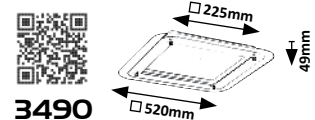

LORNA

3488 **G P**
LED / 22W
(2200lm, 4000K) incl.
IP20 • 19799
white
5 998250 334882

3489 **G P**
LED / 18W
(1700lm, 4000K) incl.
IP20 • 19800
white
5 998250 334899

3490 **G P**
LED / 22W
(2200lm, 4000K) incl.
IP20 • 19801
white
5 998250 334905