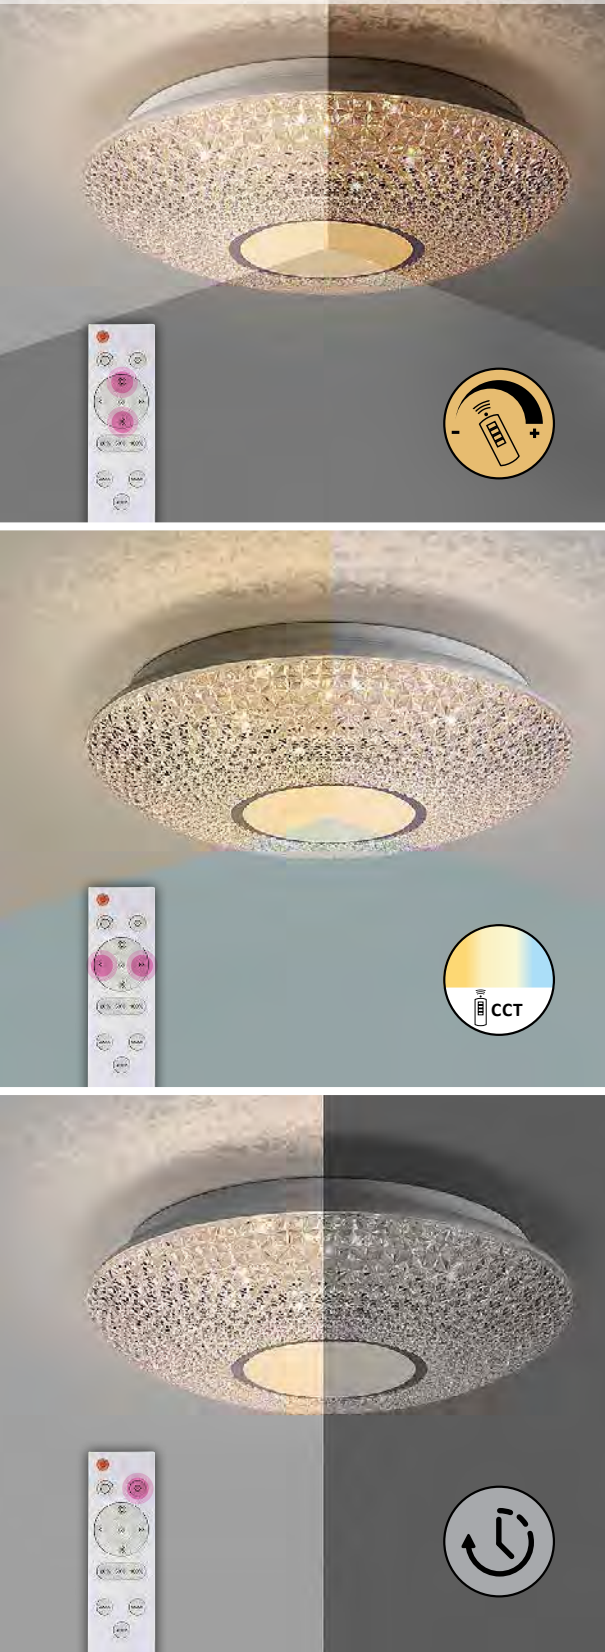

AVALON

2229 (M A)

LED / 50W
(3150lm, 4000K) incl.
IP20
brushed aluminium/white

5 998250 322292

2230 (M A)

LED / 75W
(4730lm, 4000K) incl.
IP20
brushed aluminium/white

5 998250 322308

IS18, IS19