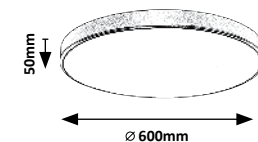

LED / 36W
(2600lm, 4000K) incl.
IP20 • 19945
silver/white

5 998250 333151

TESIA

5 YEARS GUARANTEE LED built-in CCT CCT CCT CCT CCT G A ↑ G NEW

3316

3317

3316 M P

LED / 60W
(5000lm, 3000-6000K) incl.
IP20 • 19946 • 551
matte black/white