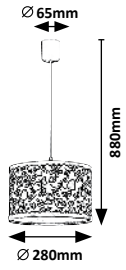

HANKA

DESIGNED BY **rabalux**

3079