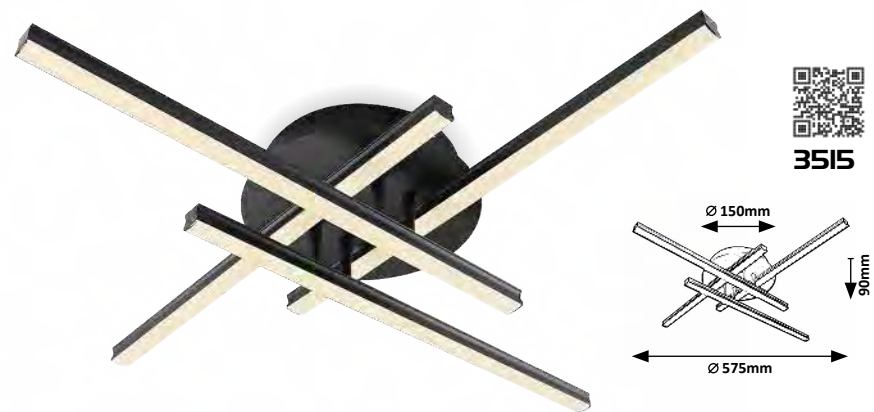

LED / 36W
(2265lm, 3000K) incl.
IP20
gold

ANAIS

5469 (M) (P)

LED / 4,8W
(200lm, 4000K) incl.
IP20 •
silver

5470 (M) (P)

LED / 4,8W
(200lm, 4000K) incl.
IP20 •
gold

SVETLANA

3513 (M) (P)