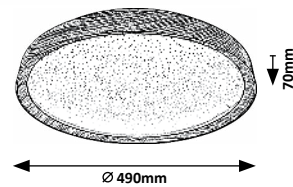

3500

SHERWOOD

3500

LEANA

6579

6580

MAPLE

3527

3528

3500 M P

LED / 50W
(4000lm, 3000K-6500K) incl.
IP20 • 19990 • 502
beech/white

5 998250 335001

6579 M P

LED / 12W
(700lm, 3000K) incl.
IP20 • 19993
beech/white

5 998250 365794

6580 M P

LED / 24W
(1300lm, 3000K) incl.
IP20 • 19994
beech/white

5 998250 365800

3527 M W P

LED / 24W
(1760lm, 3000K) incl.
IP20 • 19947
matte white/beech

5 998250 335278

3528 M W P

LED / 24W
(1890lm, 4000K) incl.
IP20 • 19947
matte black/beech

5 998250 335285