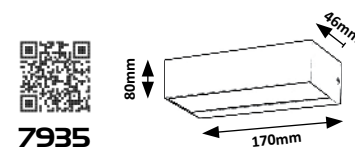

VARNA

8134 (P)
LED / 12W
(720lm, 4000K) incl.
IP54
black/white

8135 (P)
LED / 12W
(720lm, 4000K) incl.
IP54 • 8m, 120°
black/white

7134 (M P)
LED / 6,5W
(590lm, 4000K) incl.
IP44
anthracite/white

7935 (P)
LED / 9W
(640lm, 4000K) incl.
IP65
black/white

BONA

8060 (M P)
LED / 9W
(678lm, 4000K) incl.
IP54
anthracite/white

7925 (P)
LED / 9W
(600lm, 3000K) incl.
IP44
matte black/white

PALANGA

7504 (M P)
LED / 12W
(800lm, 3000K) incl.
IP44
anthracite/white

7505 (M P)
LED / 12W
(800lm, 3000K) incl.
IP44 • 7m, 106°
anthracite/white

7506 (M P)
LED / 12W
(800lm, 3000K) incl.
IP44
anthracite/white

TROGIR

HALDEN

LIMA