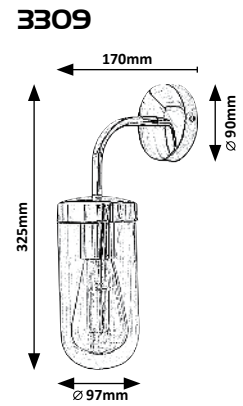

YAGO

IP44 2in1 **NEW**

2in1 Bathroom/Outdoor lamp • Fürdőszobai/Kültéri lámpa • Badleuchten/Aussenleuchten

3309 **MG**
☒ E27 / 1x max. 60W
IP44 • 19984
chrome/transparent

3310 **MG**
☒ E27 / 1x max. 60W
IP44 • 19984
matte black/transparent