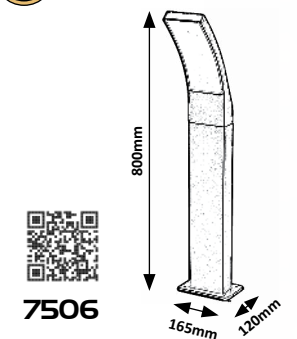

VARNA

8134 (P)
LED / 12W
(720lm, 4000K) incl.
IP54
black/white

8135 (P)
LED / 12W
(720lm, 4000K) incl.
IP54 • 8m, 120°
black/white

7134 (M P)
LED / 6,5W
(590lm, 4000K) incl.
IP44
anthracite/white

7935 (P)
LED / 9W
(640lm, 4000K) incl.
IP65
black/white

BONA

8060 (M P)
LED / 9W
(678lm, 4000K) incl.
IP54
anthracite/white

7925 (P)
LED / 9W
(600lm, 3000K) incl.
IP44
matte black/white

PALANGA

7504 (M P)
LED / 12W
(800lm, 3000K) incl.
IP44
anthracite/white

7505 (M P)
LED / 12W
(800lm, 3000K) incl.
IP44 • 7m, 106°
anthracite/white

7506 (M P)
LED / 12W
(800lm, 3000K) incl.
IP44
anthracite/white

TROGIR

HALDEN

LIMA