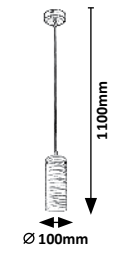

AUREL

OTHERS / BEST MATCH 305.

6337