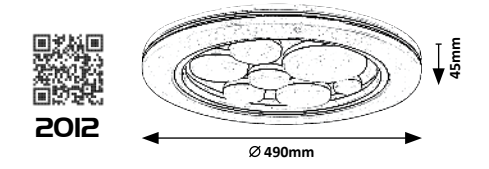

2604 **M P**
LED / 40W
(2970lm, 4000K) incl.
IP20 • 19961
black/white

5 998250 326047

SEDONA

5 YEARS **LED** built-in **NATURAL White** **G A ↑ G** **NEW**

LAGERTHA

5 YEARS **LED** built-in **NATURAL White** **MIRROR** **G A ↑ G** **NEW**