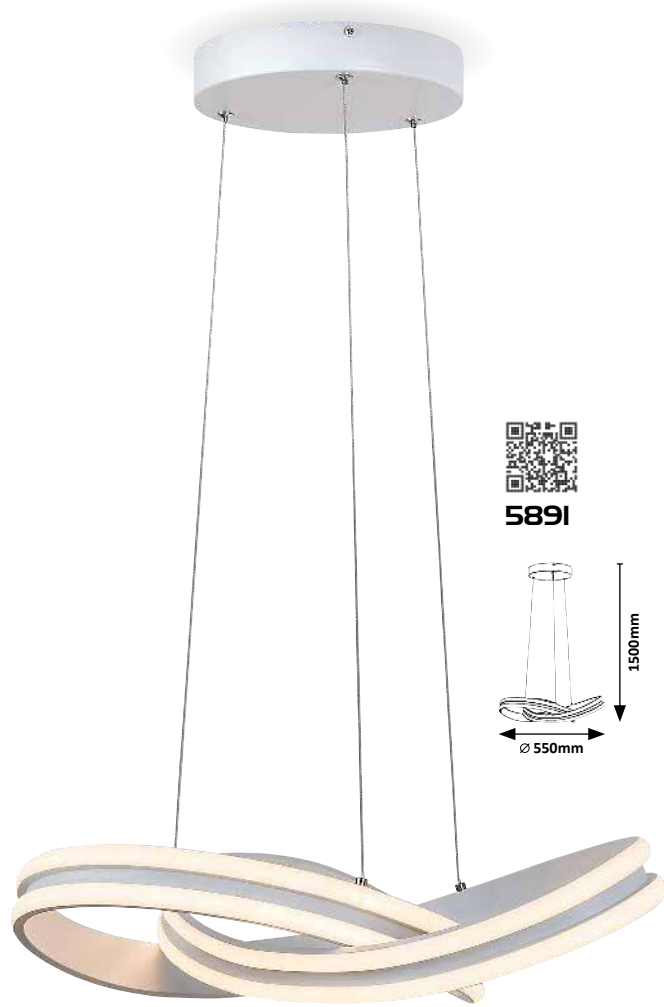

5891

Ø 550mm

1500mm

5889 (M P)

LED / 40W
(2400lm, 3000K) incl.
IP20
white

5 998250 358895

5890 (M P)

LED / 60W
(4000lm, 3000K) incl.
IP20
white

5 998250 358901

5891 (M P)

LED / 60W
(3600lm, 3000K) incl.
IP20
white

5 998250 358918