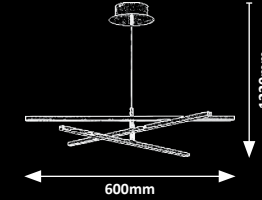

MEREDITH

2478

2479

2481

2478 (M) (P)

LED / 20W
(1440lm, 4000K) incl.
IP20
chrome/white

5 998250 324784

2479 (M) (P)

LED / 18W
(1440lm, 4000K) incl.
IP20
chrome/white

5 998250 324791

2481 (M) (P)

LED / 19,2W
(1550lm, 4000K) incl.
IP20
chrome/white

5 998250 324814

MEREDITH

2480

ULLA

2220

2480 (M) (P)

LED / 18W
(1500lm, 4000K) incl.
IP20
chrome/white

5 998250 324807

2220 (M) (P)

LED / 19,2W
(1550lm, 3000K) incl.
IP20
chrome/white

5 998250 322209