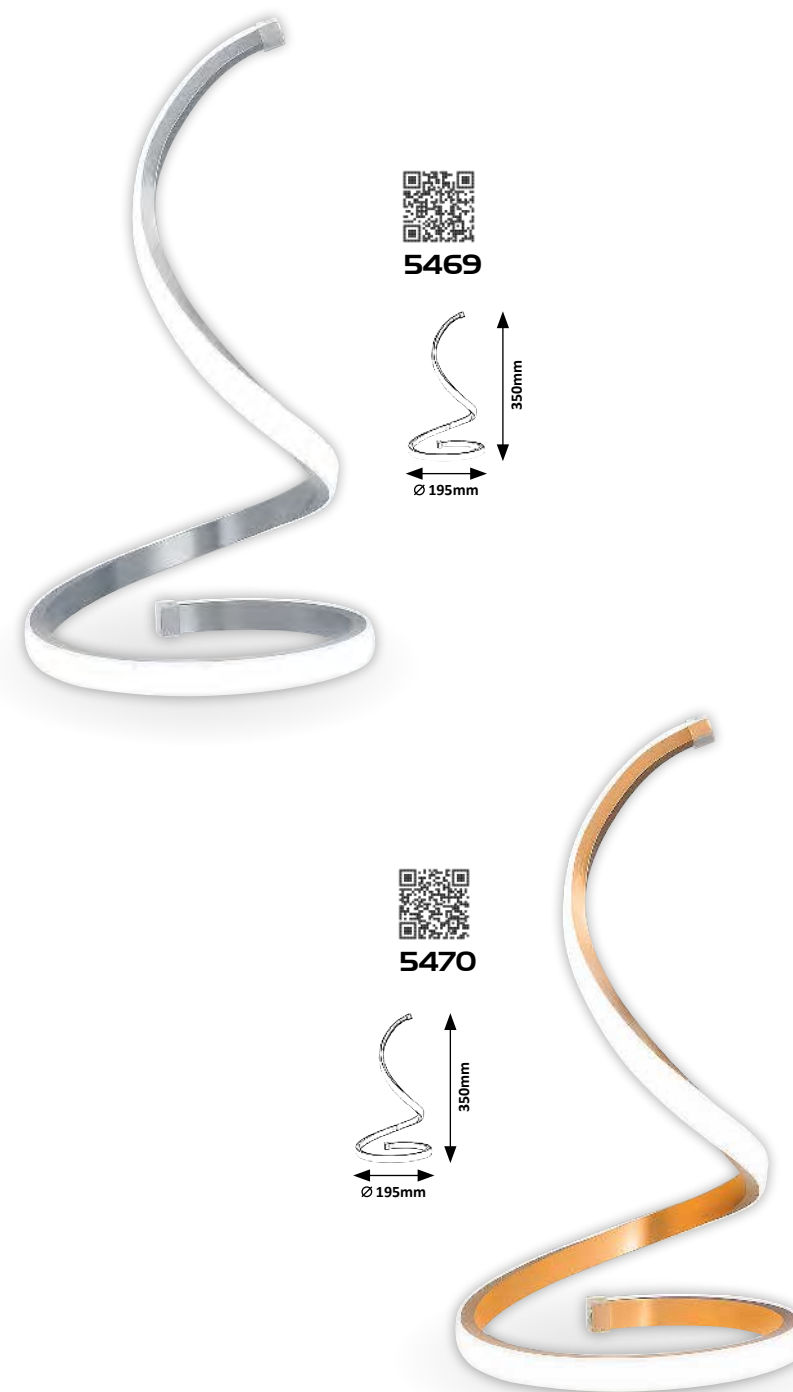

DARIA

5988 (M) (P)

LED / 12W
(765lm, 3000K) incl.
IP20
gold

5989 (M) (P)

LED / 36W
(2265lm, 3000K) incl.
IP20
gold

5990 (M) (P)

LED / 36W
(2265lm, 3000K) incl.
IP20
gold

ANAIS

5469 (M) (P)

LED / 4,8W
(200lm, 4000K) incl.
IP20 •
silver

5470 (M) (P)

LED / 4,8W
(200lm, 4000K) incl.
IP20 •
gold