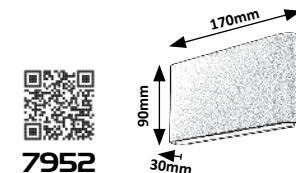

CARDIFF

8794

BALTIMORE

8730

8731

NESNA

7951

7952

MARIBOR

8873

8874

8794 (M) (P)

LED / 11W
(1200lm, 4000K) incl.
IP65
anthracite

5 998250 387949

8730 (M) (P)

E27 / 1x max. 25W
IP54
matte black

5 998250 387307

8731 (M) (P)

E27 / 1x max. 25W
IP44
2-8 m, 90°
matte black

5 998250 387314

7951 (M) (G)

LED / 6W
(386lm, 3000K) incl.
IP54 • 19626
anthracite/opal glass

5 998250 379517

7952 (M) (G)

LED / 12W
(528lm, 3000K) incl.
IP54 • 19630
anthracite/opal glass

5 998250 379524

8873 (M) (P)

LED / 12W
(780lm, 4000K) incl.
IP65
black

5 998250 388731

8874 (M) (P)

LED / 12W
(780lm, 4000K) incl.
IP65
white

5 998250 388748