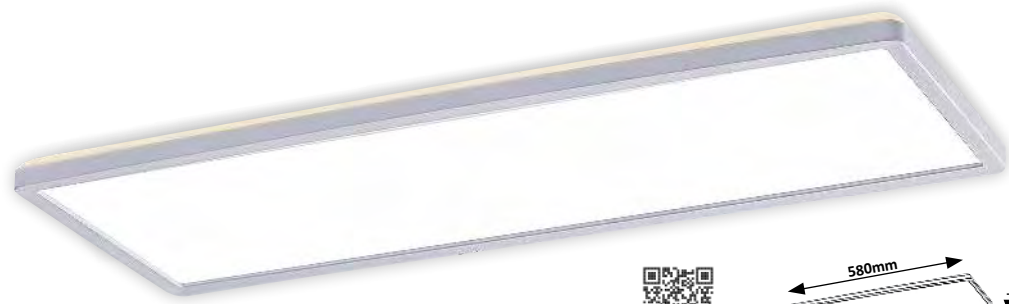

LORNA

3488 **G P**
LED / 22W
(2200lm, 4000K) incl.
IP20 • 19799
white
5 998250 334882

3489 **G P**
LED / 18W
(1700lm, 4000K) incl.
IP20 • 19800
white
5 998250 334899

3490 **G P**
LED / 22W
(2200lm, 4000K) incl.
IP20 • 19801
white
5 998250 334905

PAVEL