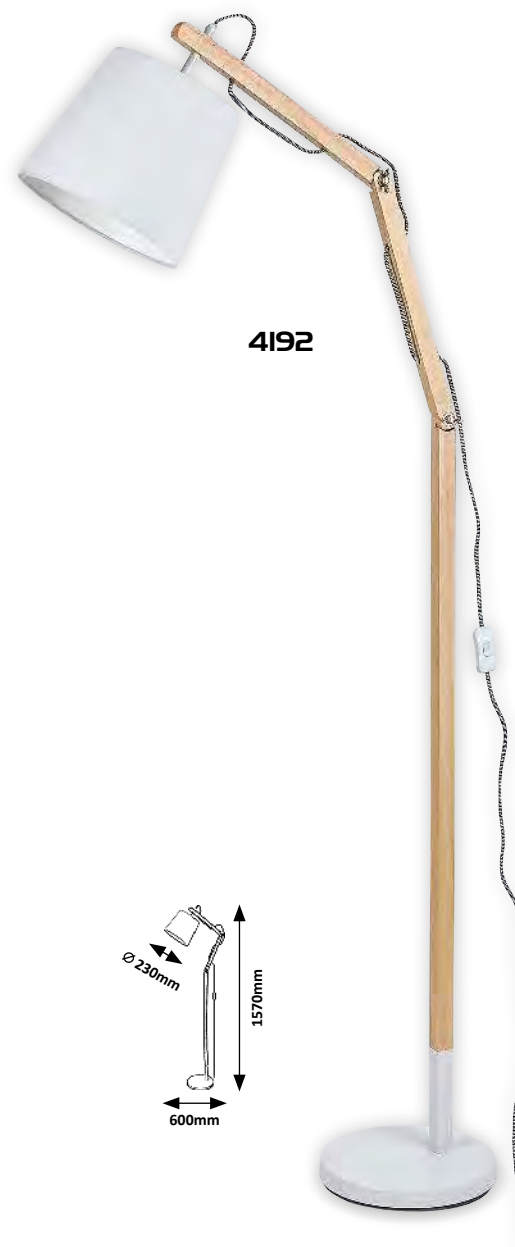

BASIL

GODRIC

THOMAS

YVETTE

OTHERS / BEST MATCH 290-291.

NEW

WOOD TEXTILE CABLE

5384

5385

6640

6639

4192

4370

5384 (M) (P)

⊗ E14 / 1x max. 10W
IP20 • □
▲ 19795
satin chrome/silver oak

5 998250 353845

5385 (M) (P)

⊗ E27 / 1x max. 40W
IP20 • □
▲ 19797
satin chrome/silver oak

5 998250 353852

6639 (M) (T)

⊗ E27 / 1x max. 25W
IP20 • □
▲ 19982
black/grey

5 998250 366395

6640 (M) (T)

⊗ E27 / 1x max. 25W
IP20 • □
▲ 19979
black

5 998250 366401

4192 (W) (T)

⊗ E27 / 1x max. 60W
IP20 • □
▲ 19455
beech/white

5 998250 341927

4370 (C) (T)

⊗ E14 / 1x max. 40W
IP20 • □
▲ 19382
beige/white

5 998250 343709