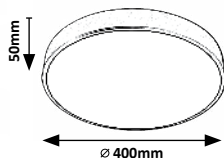

TESIA

5 YEARS GUARANTEE LED built-in G A ↑ G NEW

3314

3315

3314 M P

LED / 36W
(2600lm, 3000K) incl.
IP20 • 19945
matte black/white

5 998250 333144

3315 M P