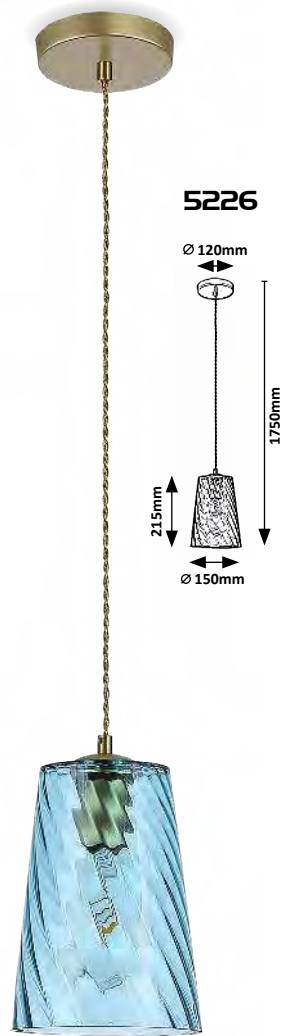

AZURINE

TEXTILE CABLE

5226

Ø 120mm

1750mm

215mm

Ø 150mm