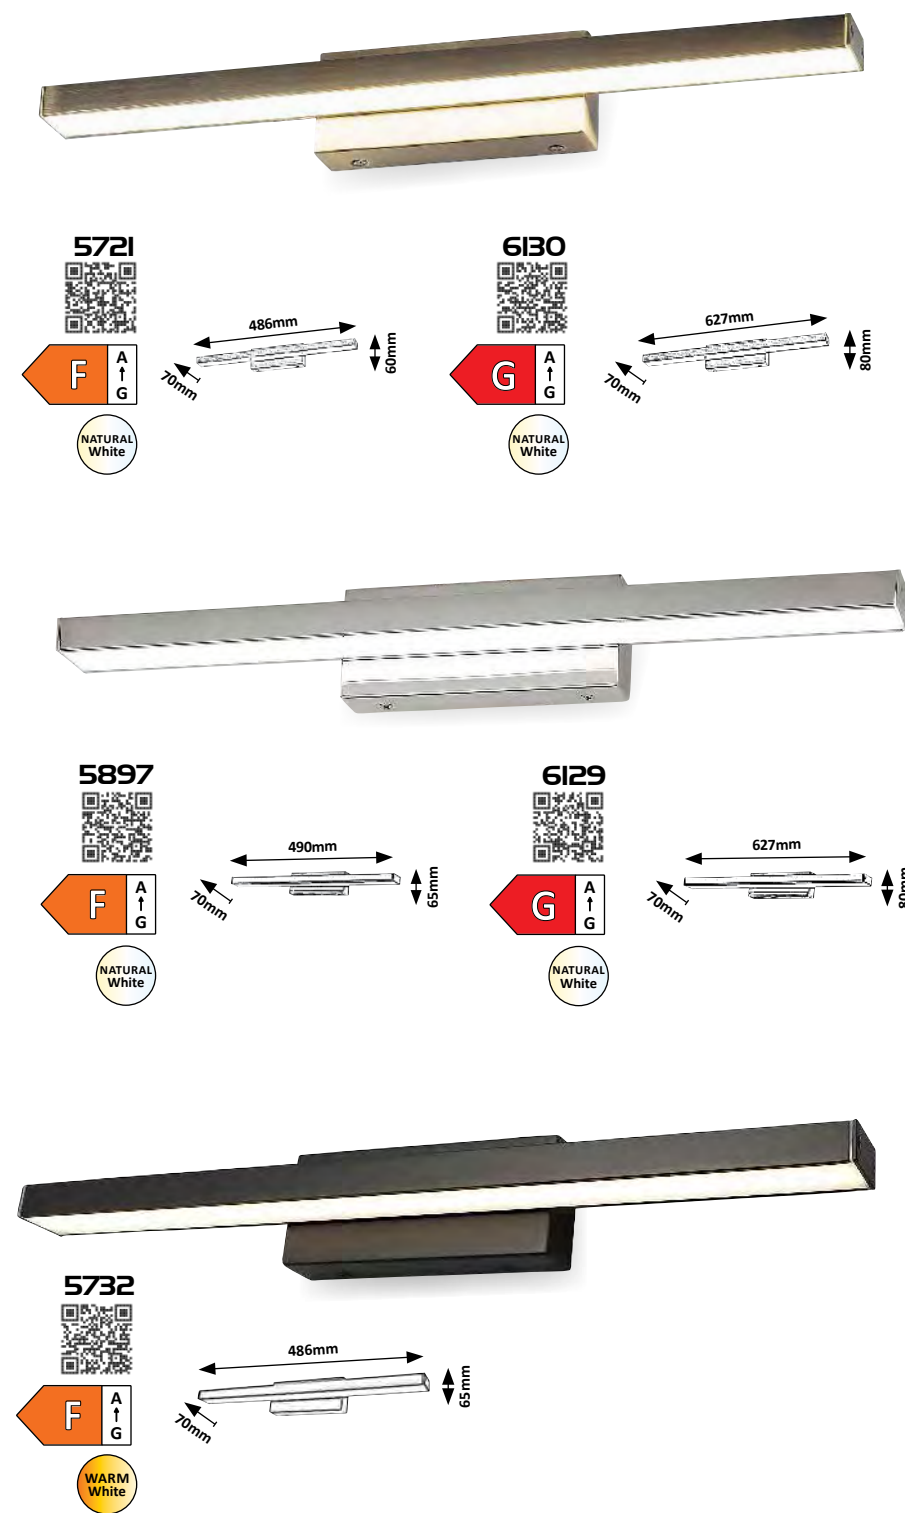

JOHN

5719 (MP)

LED / 12W
(1180lm, 4000K) incl.
IP44
chrome

5 998250 357195

5720 (MP)

LED / 12W
(1180lm, 4000K) incl.
IP44
bronze

5 998250 357201

5727 (MP)

LED / 18W
(1700lm, 4000K) incl.
IP44
chrome

5 998250 357270

5729 (MP)

LED / 18W
(1700lm, 4000K) incl.
IP44
bronze

5 998250 357294

6230 (M)

LED / 5W
(400lm, 4000K) incl.
IP44
chrome

5 998250 362304

5721 (MP)

LED / 12W
(1080lm, 4000K) incl.
IP44
bronze

5 998250 357218

5732 (MP)

LED / 12W
(930lm, 3000K) incl.
IP44
matte black

5 998250 357324

5897 (MP)

LED / 12W
(1080lm, 4000K) incl.
IP44
chrome

5 998250 358970

6129 (MP)

LED / 18W
(1300lm, 4000K) incl.
IP44
chrome

5 998250 361291

6130 (MP)

LED / 18W
(1300lm, 4000K) incl.
IP44
bronze

5 998250 361307