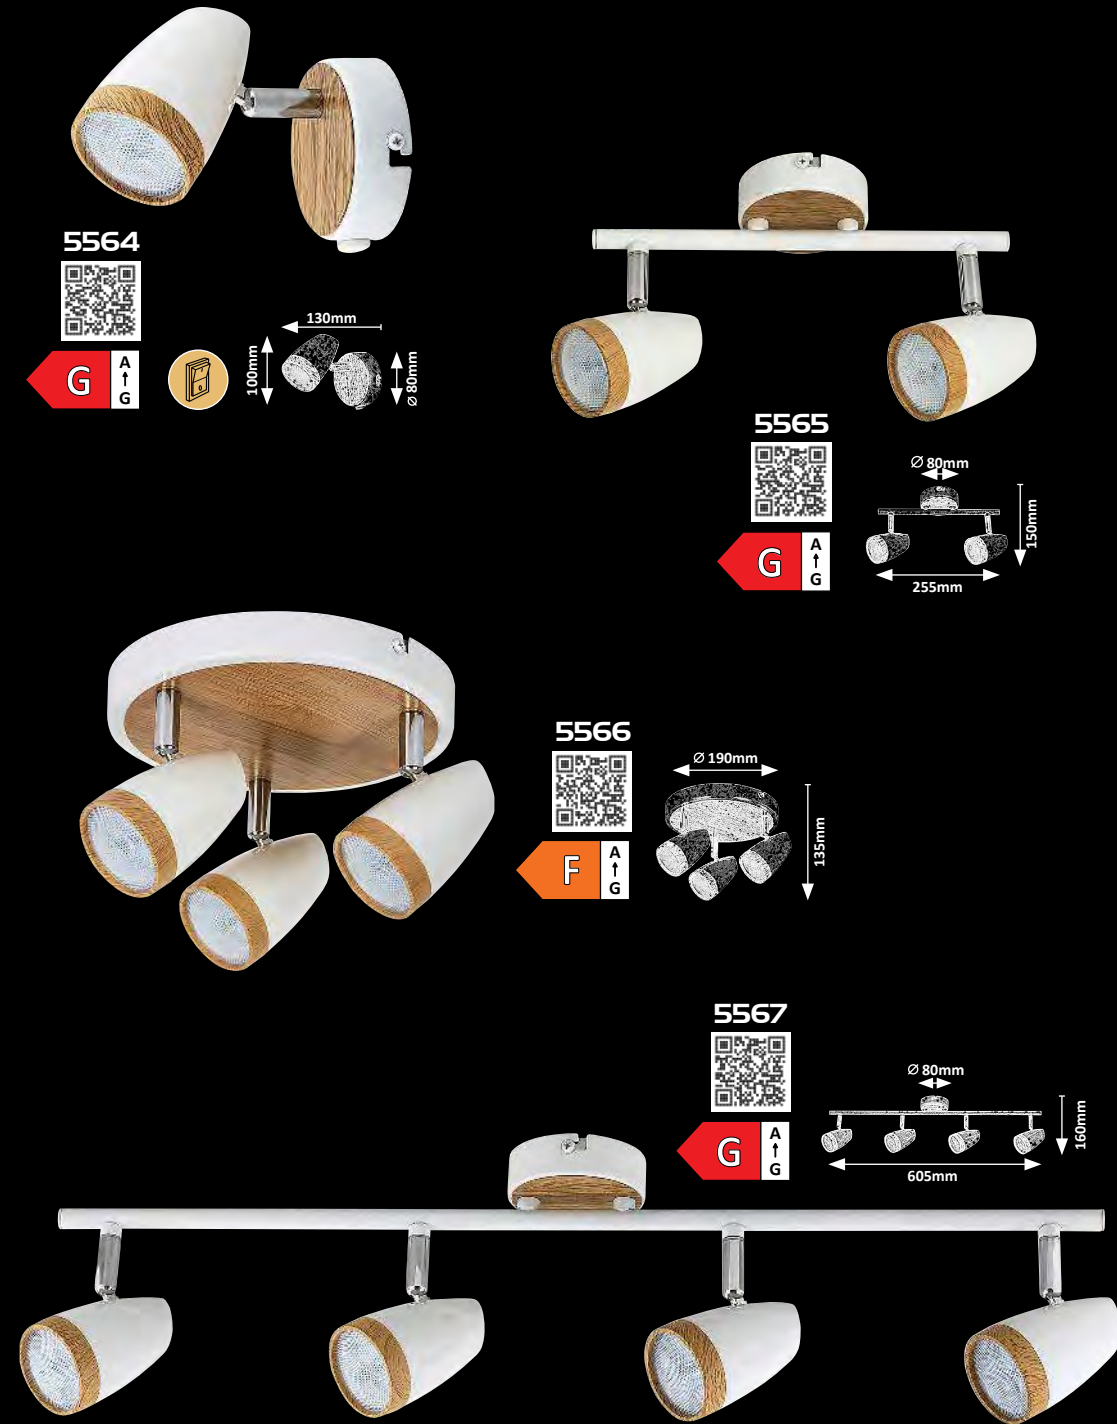

KAREN

5 YEARS WARRANTY LED built-in WARM White OTHERS / BEST MATCH 250, 283.