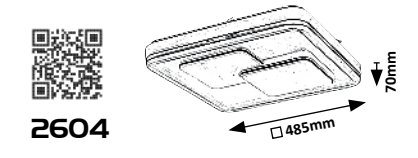

2604 **M P**
LED / 40W
(2970lm, 4000K) incl.
IP20 • 19961
black/white

5 998250 326047

SEDONA

5 YEARS **LED** built-in **NATURAL White** **G A ↑ G** **NEW**

LAGERTHA

5 YEARS **LED** built-in **NATURAL White** **MIRROR** **G A ↑ G** **NEW**