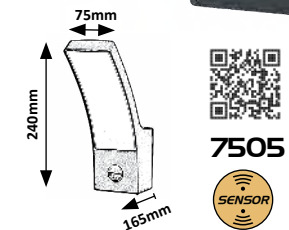

VARNA

8134 (P)
LED / 12W
(720lm, 4000K) incl.
IP54
black/white

8135 (P)
LED / 12W
(720lm, 4000K) incl.
IP54 • 8m, 120°
black/white

7134 (M P)
LED / 6,5W
(590lm, 4000K) incl.
IP44
anthracite/white

7935 (P)
LED / 9W
(640lm, 4000K) incl.
IP65
black/white

BONA

8060 (M P)
LED / 9W
(678lm, 4000K) incl.
IP54
anthracite/white

7925 (P)
LED / 9W
(600lm, 3000K) incl.
IP44
matte black/white

PALANGA

7504 (M P)
LED / 12W
(800lm, 3000K) incl.
IP44
anthracite/white

7505 (M P)
LED / 12W
(800lm, 3000K) incl.
IP44 • 7m, 106°
anthracite/white

7506 (M P)
LED / 12W
(800lm, 3000K) incl.
IP44
anthracite/white

TROGIR

HALDEN

LIMA